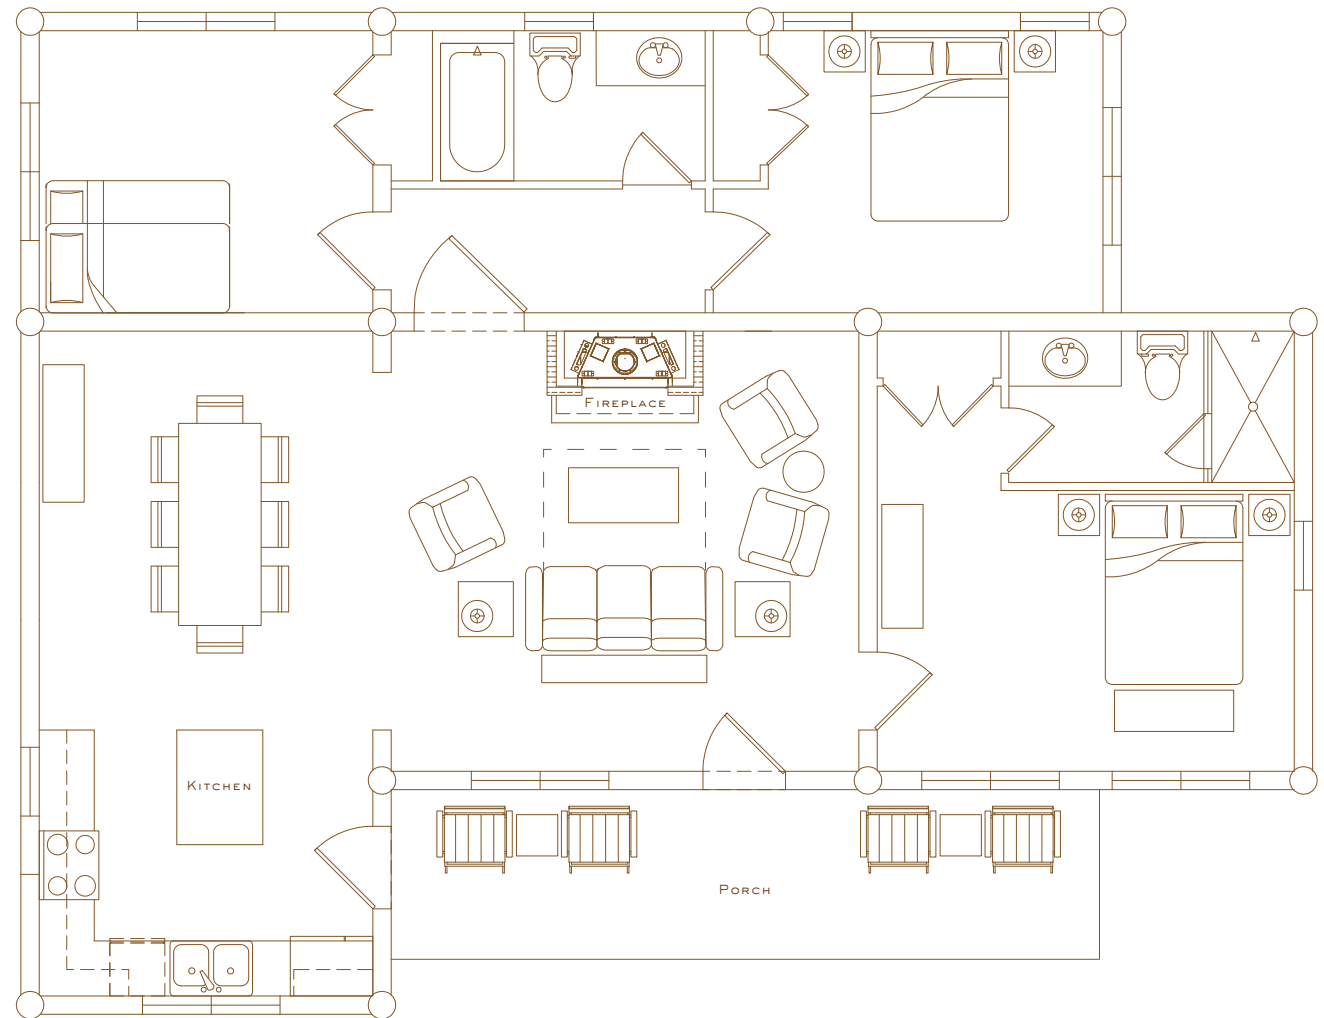

MAX OCC – 3

THE LODGE & SPA AT BRUSH CREEK RANCH

AUTHENTICALLY WESTERN · EXCLUSIVELY YOURS

THE LODGE & SPA AT  
**BRUSH CREEK**  
RANCH

**PEARCE  
CABIN  
SUITE**

BEDROOMS – 1  
BATHROOMS – 1  
SQUARE FEET – 324  
STORIES – 1  
BEDS – QUEEN  
STANDARD OCC – 2  
MAX OCC – 2

THE LODGE & SPA AT  
**BRUSH CREEK**  
RANCH

**T Z CABIN RESIDENCE**

BEDROOMS – 3

BATHROOMS – 2

SQUARE FEET – 1,929

STORIES – 1

BEDS – KING

– QUEEN

– QUEEN SLEEPER SOFA

– QUEEN/TWIN BUNK

STANDARD OCC – 6

MAX OCC – 9

THE LODGE & SPA AT BRUSH CREEK RANCH

AUTHENTICALLY WESTERN · EXCLUSIVELY YOURS

THE LODGE & SPA AT  
**BRUSH CREEK**  
RANCH

**WOOD CABIN SUITE**