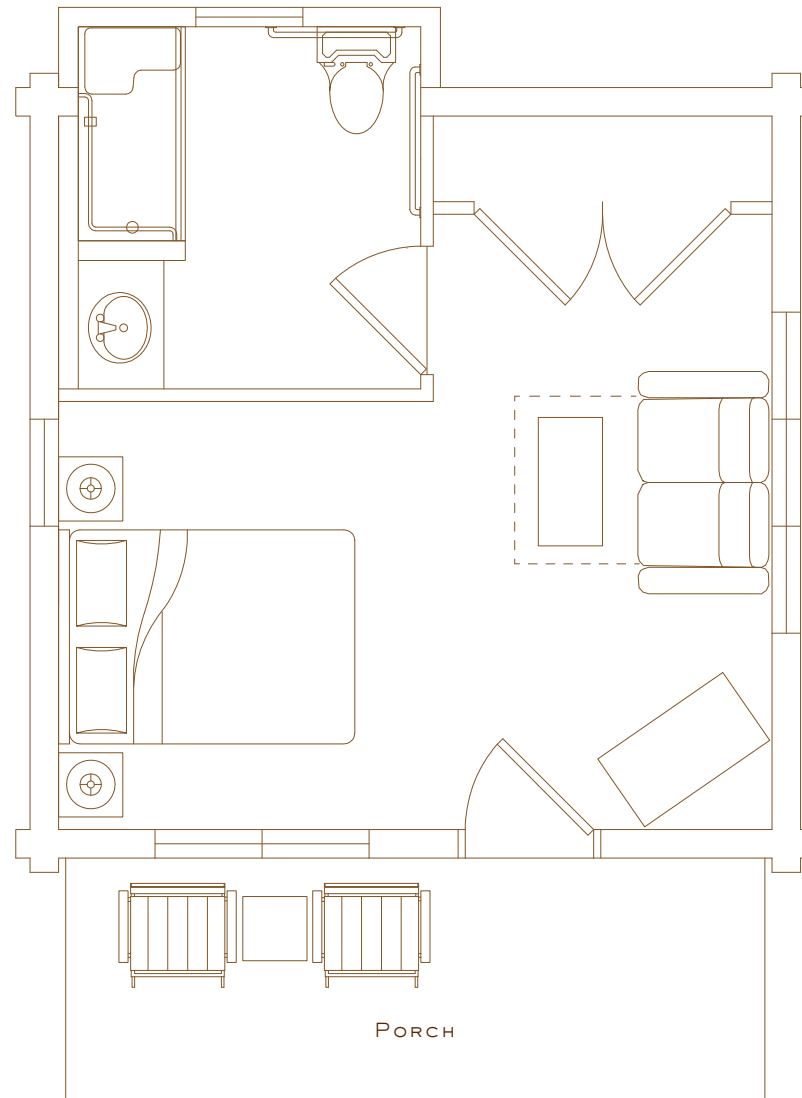

THE LODGE & SPA AT
BRUSH CREEK
RANCH

WOOD CABIN SUITE

BEDROOMS – 1

BATHROOMS – 1 ADA WITH ROLL-IN SHOWER

SQUARE FEET – 324

STORIES – 1

BEDS – QUEEN

– FULL SLEEPER SOFA

STANDARD OCC – 2

MAX OCC – 3

THE LODGE & SPA AT BRUSH CREEK RANCH

AUTHENTICALLY WESTERN · EXCLUSIVELY YOURS