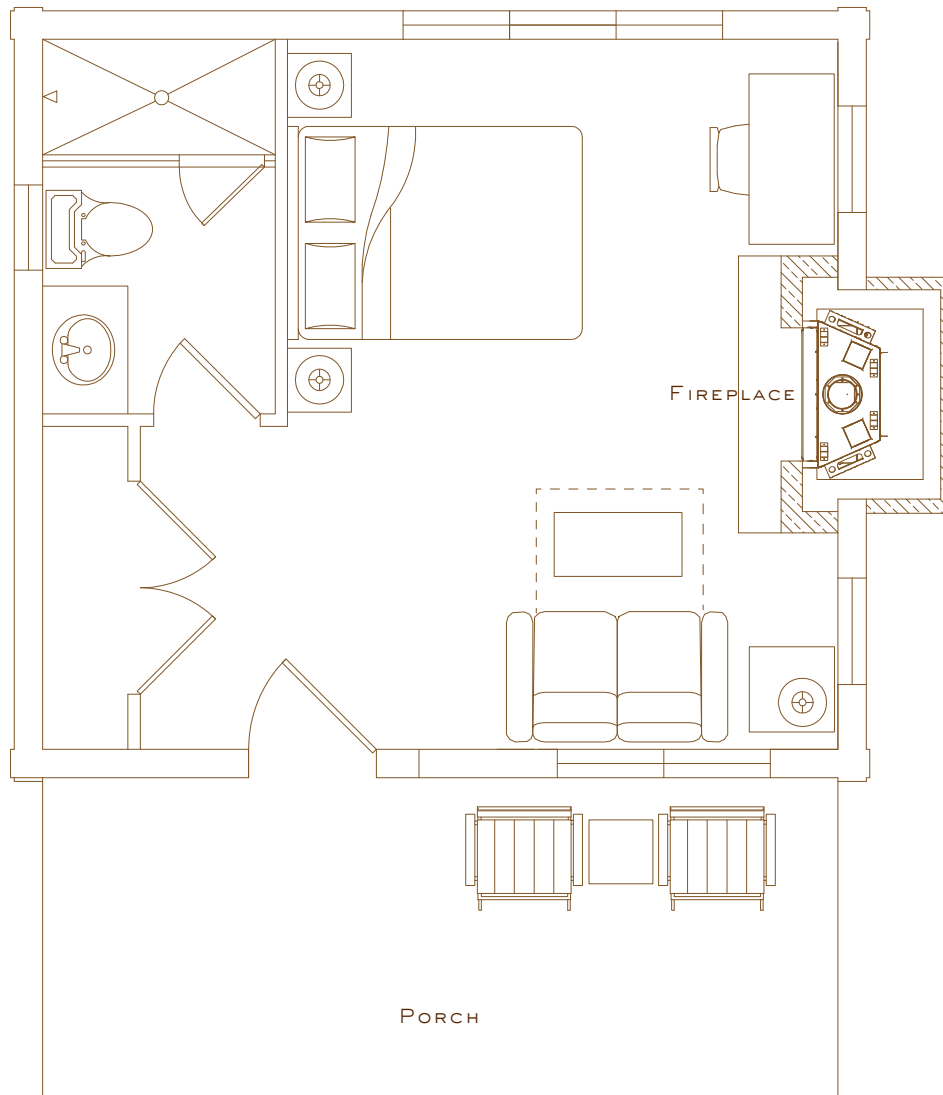

## BURGESS CABIN SUITE

BEDROOMS – 1  
BATHROOMS – 1  
SQUARE FEET – 344  
STORIES – 1  
BEDS – KING  
STANDARD OCC – 2  
MAX OCC – 2

THE LODGE & SPA AT BRUSH CREEK RANCH

AUTHENTICALLY WESTERN · EXCLUSIVELY YOURS

## ELK HOLLOW CABIN SUITE

BEDROOMS – 1

BATHROOMS – 1

SQUARE FEET – 360

STORIES – 1

BEDS – QUEEN

– FULL SLEEPER SOFA

STANDARD OCC – 2

MAX OCC – 3

THE LODGE & SPA AT BRUSH CREEK RANCH

AUTHENTICALLY WESTERN · EXCLUSIVELY YOURS

THE LODGE & SPA AT  
**BRUSH CREEK**  
RANCH

**PEARCE  
CABIN  
SUITE**

BEDROOMS – 1  
BATHROOMS – 1  
SQUARE FEET – 324  
STORIES – 1  
BEDS – QUEEN  
STANDARD OCC – 2  
MAX OCC – 2