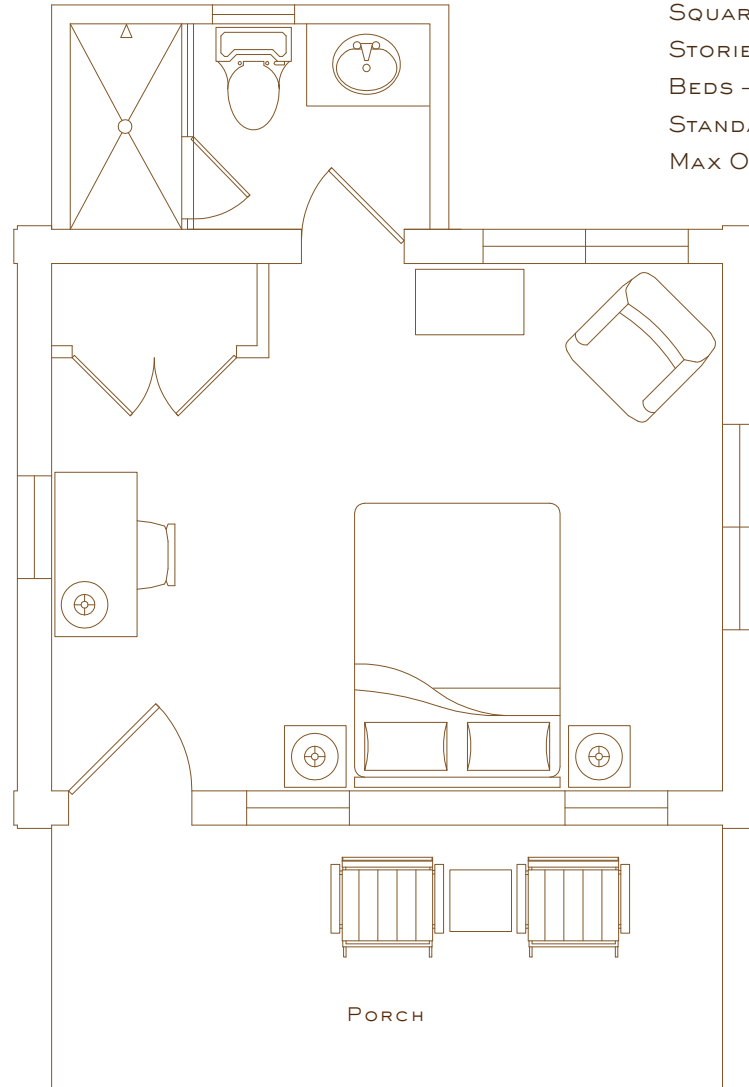

## BURGESS CABIN SUITE

BEDROOMS – 1  
BATHROOMS – 1  
SQUARE FEET – 344  
STORIES – 1  
BEDS – KING  
STANDARD OCC – 2  
MAX OCC – 2

THE LODGE & SPA AT BRUSH CREEK RANCH

AUTHENTICALLY WESTERN · EXCLUSIVELY YOURS

## ELK HOLLOW CABIN SUITE

BEDROOMS – 1

BATHROOMS – 1

SQUARE FEET – 360

STORIES – 1

BEDS – QUEEN

– FULL SLEEPER SOFA

STANDARD OCC – 2

MAX OCC – 3

THE LODGE & SPA AT BRUSH CREEK RANCH

AUTHENTICALLY WESTERN · EXCLUSIVELY YOURS

THE LODGE & SPA AT  
**BRUSH CREEK**  
RANCH

**PEARCE  
CABIN  
SUITE**

BEDROOMS – 1  
BATHROOMS – 1  
SQUARE FEET – 324  
STORIES – 1  
BEDS – QUEEN  
STANDARD OCC – 2  
MAX OCC – 2

– QUEEN SLEEPER SOFA

– QUEEN/TWIN BUNK

STANDARD OCC – 6

MAX OCC – 9

THE LODGE & SPA AT BRUSH CREEK RANCH

AUTHENTICALLY WESTERN · EXCLUSIVELY YOURS

THE LODGE & SPA AT  
**BRUSH CREEK**  
RANCH

**WOOD CABIN SUITE**