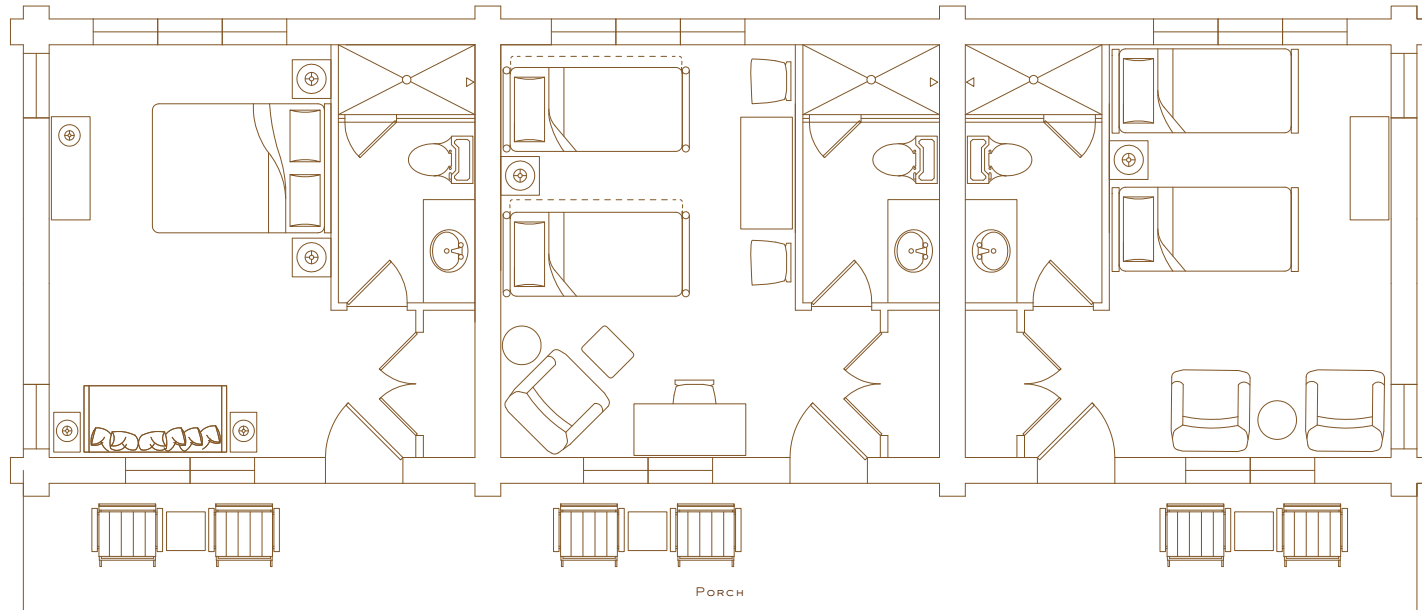

MAX OCC – 3

THE LODGE & SPA AT BRUSH CREEK RANCH

AUTHENTICALLY WESTERN · EXCLUSIVELY YOURS

THE LODGE & SPA AT  
**BRUSH CREEK**  
RANCH

**PEARCE  
CABIN  
SUITE**

BEDROOMS – 1  
BATHROOMS – 1  
SQUARE FEET – 324  
STORIES – 1  
BEDS – QUEEN  
STANDARD OCC – 2  
MAX OCC – 2

THE LODGE & SPA AT  
**BRUSH CREEK**  
RANCH

**T Z CABIN RESIDENCE**

BEDROOMS – 3

BATHROOMS – 2

SQUARE FEET – 1,929

STORIES – 1

BEDS – KING

– QUEEN