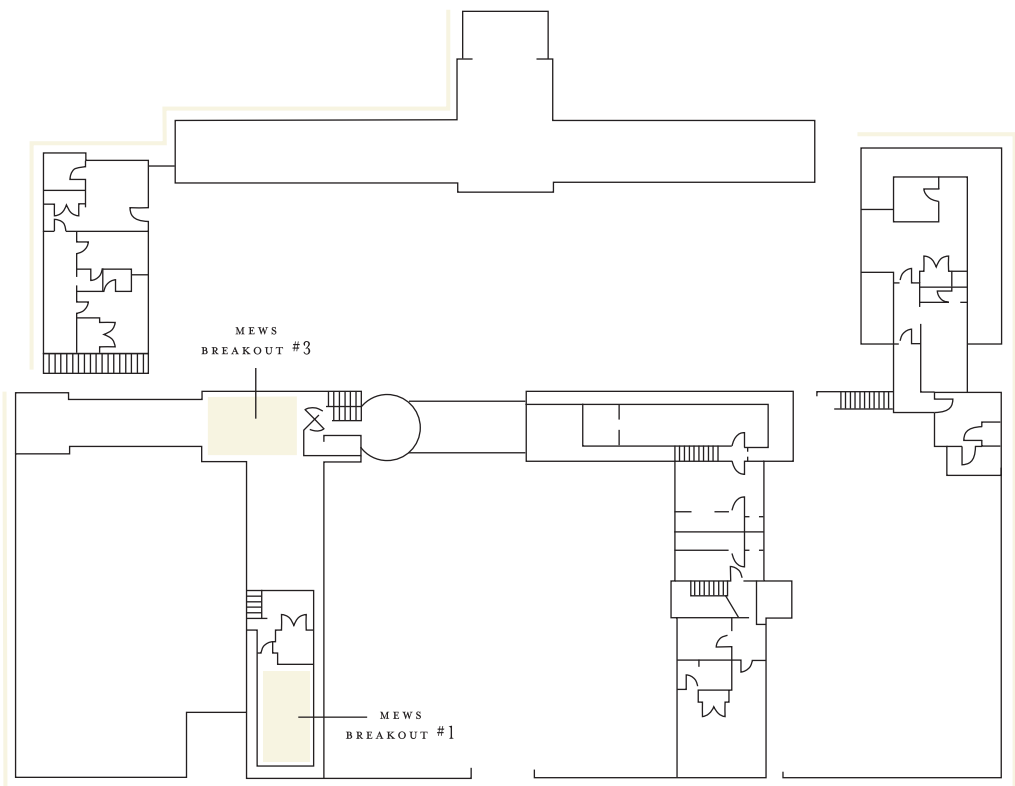

*The Mews* was originally a farm complex built around the same time as the Manor House. Today, it is a charming, secluded cluster of quaint guestrooms, suites and meeting areas. Graylyn's largest space, *The Mews Conference Room*, accommodates 243 theatre style, 144 school room arrangement and 45 in a U-shape.

FIRST FLOOR

SECOND FLOOR