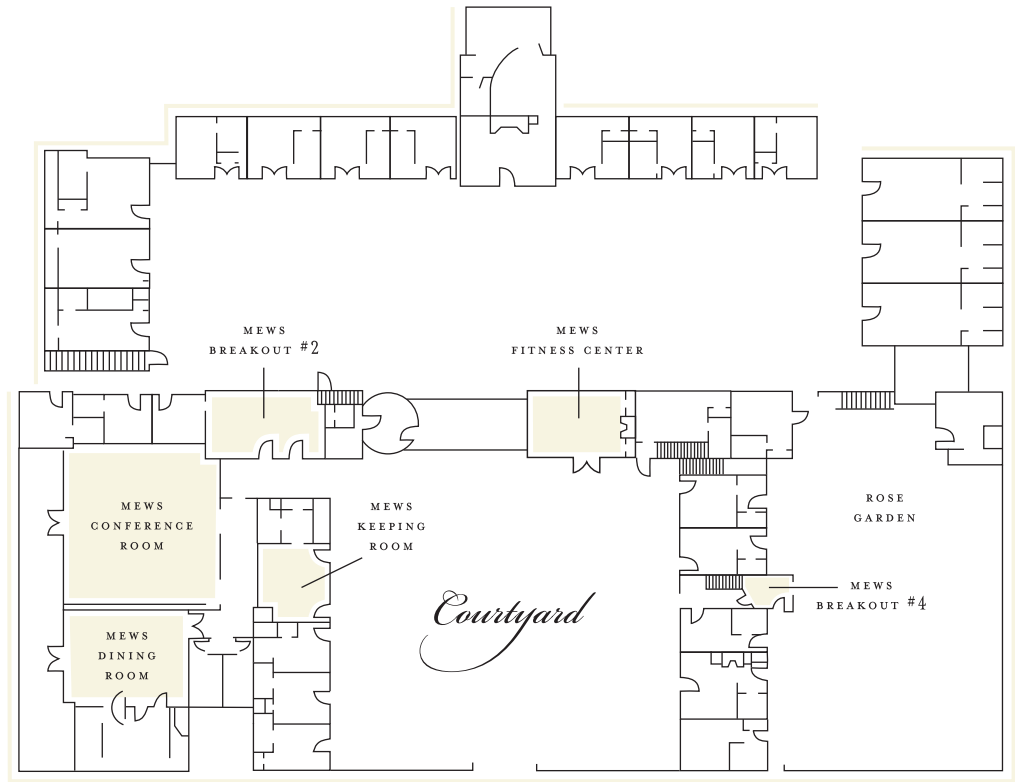

*The Mews* was originally a farm complex built around the same time as the Manor House. Today, it is a charming, secluded cluster of quaint guestrooms, suites and meeting areas. Graylyn's largest space, *The Mews Conference Room*, accommodates 243 theatre style, 144 school room arrangement and 45 in a U-shape.

FIRST FLOOR

SECOND FLOOR