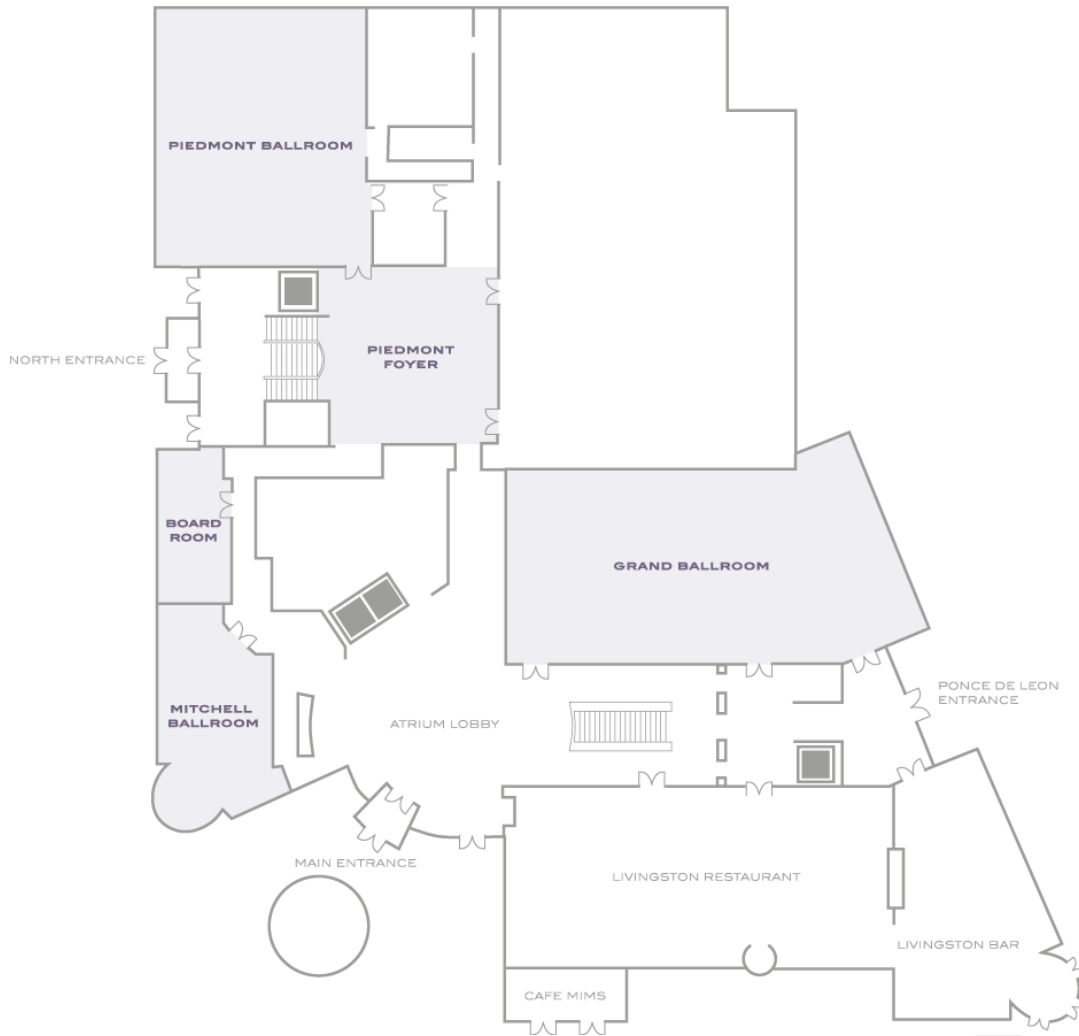

BALLROOM LEVEL MEETING SPACE

	WIDTH	LENGTH	SQFT	CEILINGHT	THEATER	CLASS 4 PER	BANQUET	RECEPTION NO SEATING	CONF 4 PER	U SHAPE 4 PER	HS 4 PER	HALF RND CRESCENT
<b>Grand Ballroom</b>	42	98	4,116	19	250	125	220	300	50	36	48	80
<b>Piedmont Ballroom</b>	59	48	2,832	18	200	100	150	200	24	28	32	
<b>Piedmont Foyer</b>	40	37	1,480	18	n/a	n/a	n/a	175	n/a	n/a	n/a	n/a
<b>Georgian Boardroom</b>	42	16	672	18	n/a	n/a	n/a	n/a	12	n/a	n/a	n/a
<b>Mitchell Ballroom</b>	24	40	960	18	120	50	60	100				

LOWER LEVEL ATLANTA CONFERENCE CENTER

	WIDTH	LENGTH	SQFT	CEILING HT	THEATER	CLASS 4 PER (CONF CHAIR)	BANQUET	RECEPTION NO SEATING	CONF 4 PER (CONF CHAIR)	U SHAPE 4 PER (CONF CHAIR)	HS 4 PER (CONF CHAIR)	HALF ROUND CRESCENT (CONF CHAIR)
<b>Conference I</b>	15	26	390	9	n/a	n/a	n/a	n/a	10	n/a	n/a	n/a
<b>Case Study II</b>	58	38	2,204	8	120	80	120	160	30	20	40	60
<b>Conference III</b>	30	22	660	10	75	20	60	120	22	26	28	36
<b>Conference IV</b>	22	45	990	10	75	40	60	120	30	30	36	36
<b>Conference V</b>	19	34	646	10	50	25	50	100	20	24	24	30
<b>Conference VI</b>	24	26	624	10	35	20	40	80	18	16	20	24
<b>Center Foyer</b>	24	42	1,008					200				