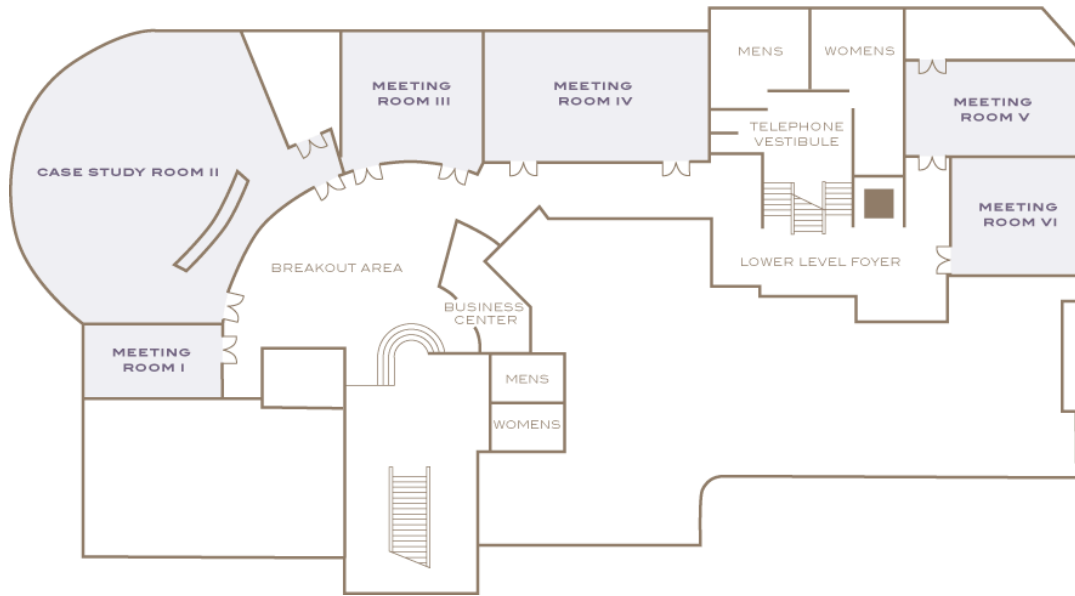

BALLROOM LEVEL MEETING SPACE

	WIDTH	LENGTH	SQFT	CEILINGHT	THEATER	CLASS 4 PER	BANQUET	RECEPTION NO SEATING	CONF 4 PER	U SHAPE 4 PER	HS 4 PER	HALF RND CRESCENT
<b>Grand Ballroom</b>	42	98	4,116	19	250	125	220	300	50	36	48	80
<b>Piedmont Ballroom</b>	59	48	2,832	18	200	100	150	200	24	28	32	
<b>Piedmont Foyer</b>	40	37	1,480	18	n/a	n/a	n/a	175	n/a	n/a	n/a	n/a
<b>Georgian Boardroom</b>	42	16	672	18	n/a	n/a	n/a	n/a	12	n/a	n/a	n/a
<b>Mitchell Ballroom</b>	24	40	960	18	120	50	60	100				

LOWER LEVEL ATLANTA CONFERENCE CENTER

	WIDTH	LENGTH	SQFT	CEILING HT	THEATER	CLASS 4 PER (CONF CHAIR)	BANQUET	RECEPTION NO SEATING	CONF 4 PER (CONF CHAIR)	U SHAPE 4 PER (CONF CHAIR)	HS 4 PER (CONF CHAIR)	HALF ROUND CRESCENT (CONF CHAIR)
<b>Conference I</b>	15	26	390	9	n/a	n/a	n/a	n/a	10	n/a	n/a	n/a
<b>Case Study II</b>	58	38	2,204	8	120	80	120	160	30	20	40	60
<b>Conference III</b>	30	22	660	10	75	20	60	120	22	26	28	36
<b>Conference IV</b>	22	45	990	10	75	40	60	120	30	30	36	36
<b>Conference V</b>	19	34	646	10	50	25	50	100	20	24	24	30
<b>Conference VI</b>	24	26	624	10	35	20	40	80	18	16	20	24
<b>Center Foyer</b>	24	42	1,008					200				