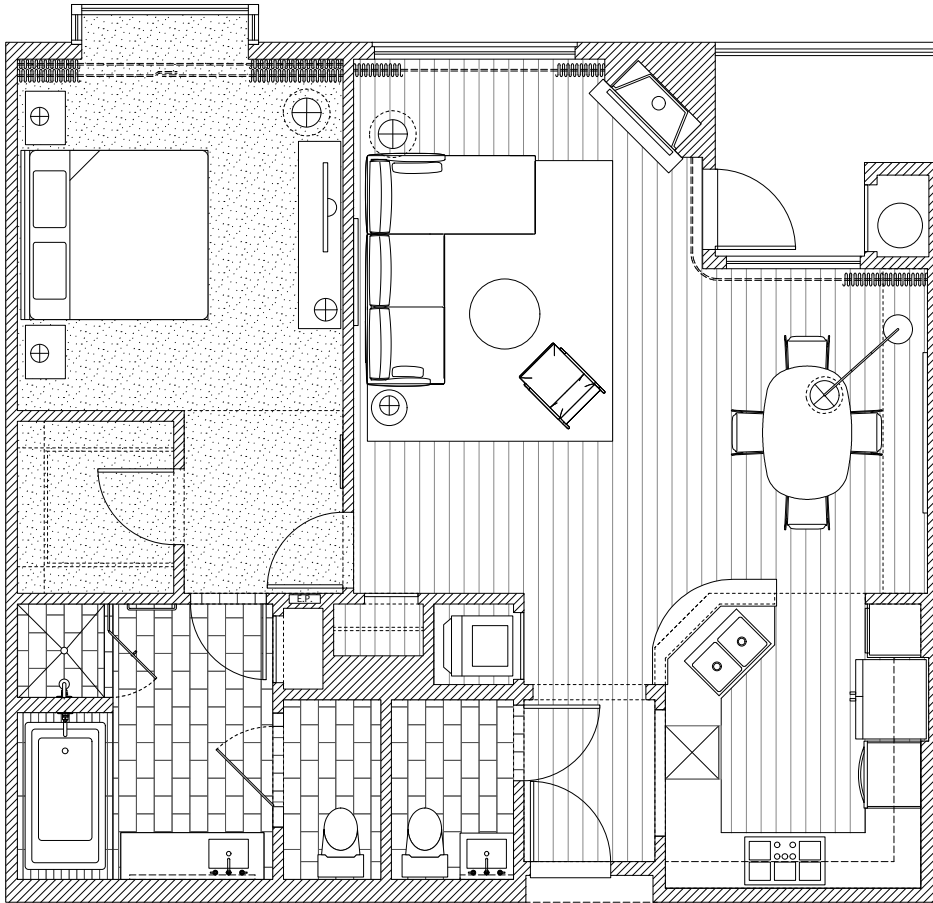

aka

AKA Beverly Hills

155 N. Crescent Drive
Beverly Hills, CA 90210
855 AKA 9021

One bedroom 1.5 bath townhome
815 square feet

aka

AKA Beverly Hills

155 N. Crescent Drive
Beverly Hills, CA 90210
855 AKA 9021

Two bedroom 2.5 bath townhome
1380 square feet

aka

AKA Beverly Hills

155 N. Crescent Drive
Beverly Hills, CA 90210
855 AKA 9021

One bedroom 1.5 bath deluxe
1145 square feet

aka

AKA Beverly Hills

155 N. Crescent Drive
Beverly Hills, CA 90210
855 AKA 9021

One bedroom 1.5 bath premium
1055 square feet

aka

AKA Beverly Hills

155 N. Crescent Drive
Beverly Hills, CA 90210
855 AKA 9021

Two bedroom 2.5 bath deluxe
1585 square feet

aka

AKA Beverly Hills

155 N. Crescent Drive
Beverly Hills, CA 90210
855 AKA 9021

Two bedroom 2.5 bath premium
1810 square feet