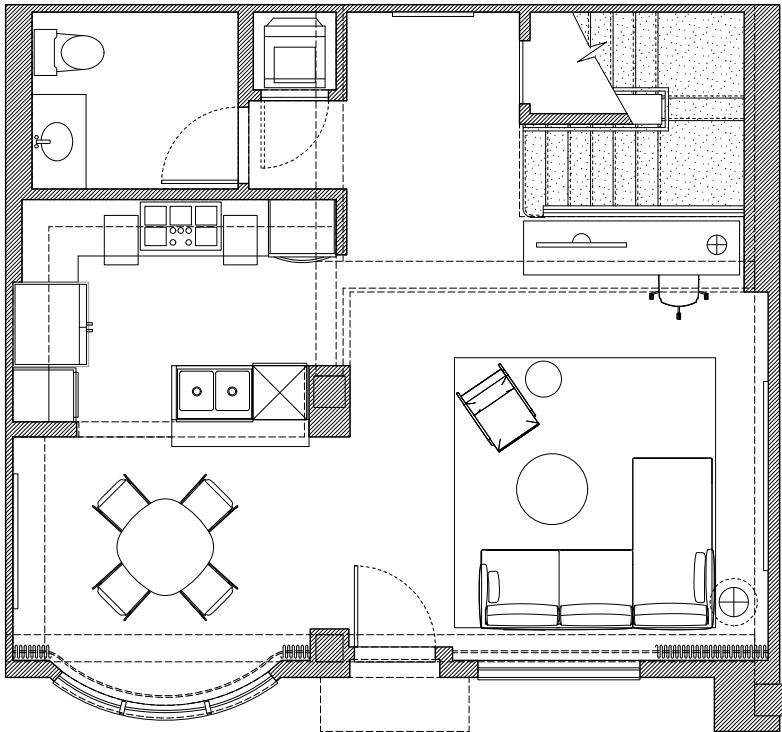

aka

AKA Beverly Hills

155 N. Crescent Drive
Beverly Hills, CA 90210
855 AKA 9021

One bedroom 1.5 bath townhome
815 square feet

aka

AKA Beverly Hills

155 N. Crescent Drive
Beverly Hills, CA 90210
855 AKA 9021

Two bedroom 2.5 bath townhome
1380 square feet

aka

AKA Beverly Hills

155 N. Crescent Drive
Beverly Hills, CA 90210
855 AKA 9021

One bedroom 1.5 bath deluxe
1145 square feet

aka

AKA Beverly Hills

155 N. Crescent Drive
Beverly Hills, CA 90210
855 AKA 9021

One bedroom 1.5 bath premium
1055 square feet

aka

AKA Beverly Hills

155 N. Crescent Drive
Beverly Hills, CA 90210
855 AKA 9021

Two bedroom 2.5 bath deluxe
1585 square feet

aka

AKA Beverly Hills

155 N. Crescent Drive
Beverly Hills, CA 90210
855 AKA 9021

Two bedroom 2.5 bath premium
1810 square feet