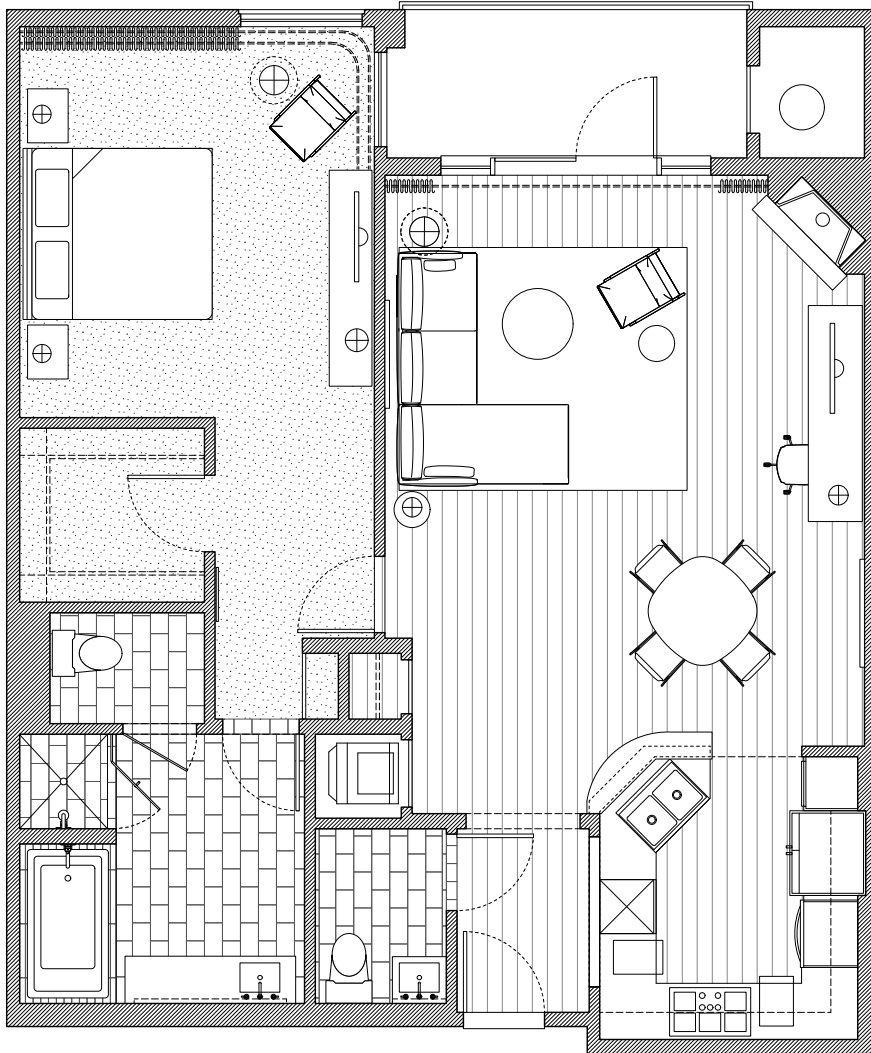

aka

AKA Beverly Hills

155 N. Crescent Drive
Beverly Hills, CA 90210
855 AKA 9021

One bedroom 1.5 bath townhome
815 square feet

aka

AKA Beverly Hills

155 N. Crescent Drive
Beverly Hills, CA 90210
855 AKA 9021

Two bedroom 2.5 bath townhome
1380 square feet

aka

AKA Beverly Hills

155 N. Crescent Drive
Beverly Hills, CA 90210
855 AKA 9021

One bedroom 1.5 bath deluxe
1145 square feet

aka

AKA Beverly Hills

155 N. Crescent Drive
Beverly Hills, CA 90210
855 AKA 9021

One bedroom 1.5 bath premium
1055 square feet

aka

AKA Beverly Hills

155 N. Crescent Drive
Beverly Hills, CA 90210
855 AKA 9021

Two bedroom 2.5 bath deluxe
1585 square feet

aka

AKA Beverly Hills

155 N. Crescent Drive
Beverly Hills, CA 90210
855 AKA 9021

Two bedroom 2.5 bath premium
1810 square feet