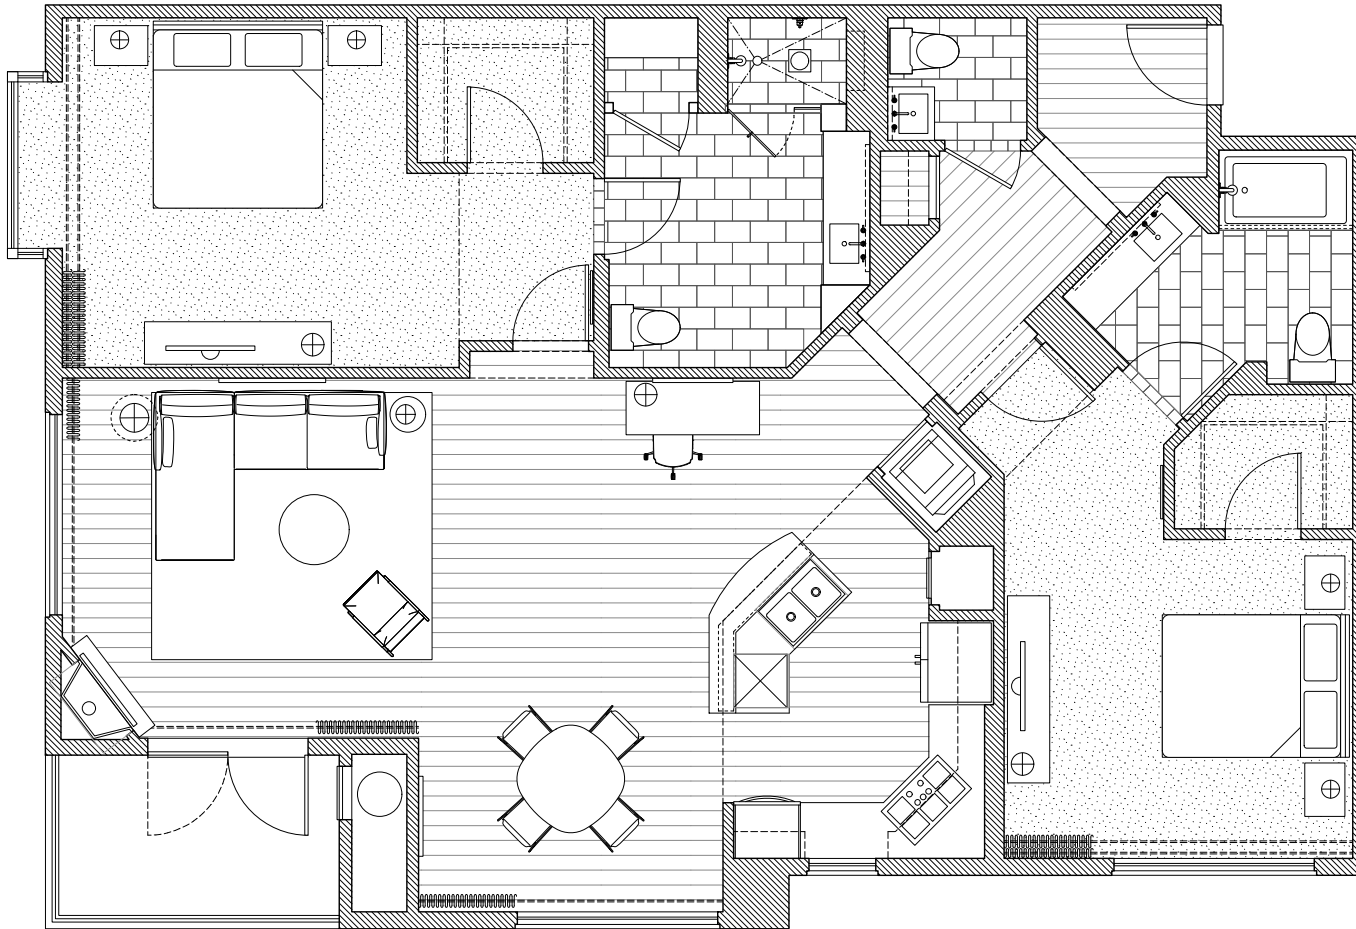

aka

AKA Beverly Hills

155 N. Crescent Drive
Beverly Hills, CA 90210
855 AKA 9021

One bedroom 1.5 bath townhome
815 square feet

aka

AKA Beverly Hills

155 N. Crescent Drive
Beverly Hills, CA 90210
855 AKA 9021

Two bedroom 2.5 bath townhome
1380 square feet

aka

AKA Beverly Hills

155 N. Crescent Drive
Beverly Hills, CA 90210
855 AKA 9021

One bedroom 1.5 bath deluxe
1145 square feet

aka

AKA Beverly Hills

155 N. Crescent Drive
Beverly Hills, CA 90210
855 AKA 9021

One bedroom 1.5 bath premium
1055 square feet

aka

AKA Beverly Hills

155 N. Crescent Drive
Beverly Hills, CA 90210
855 AKA 9021

Two bedroom 2.5 bath deluxe
1585 square feet

aka

AKA Beverly Hills

155 N. Crescent Drive
Beverly Hills, CA 90210
855 AKA 9021

Two bedroom 2.5 bath premium
1810 square feet