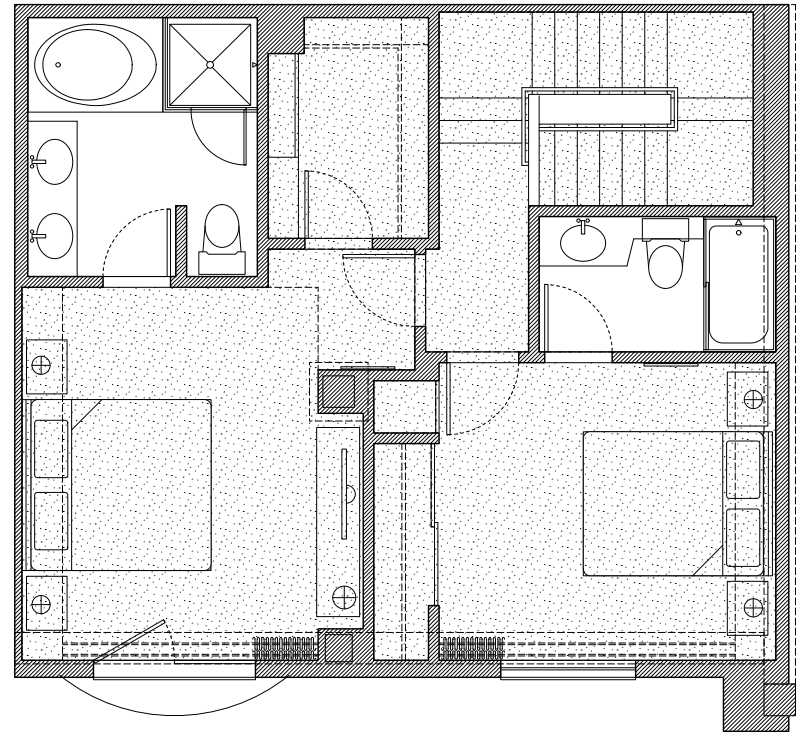

aka

AKA Beverly Hills

155 N. Crescent Drive
Beverly Hills, CA 90210
855 AKA 9021

One bedroom 1.5 bath townhome
815 square feet

aka

AKA Beverly Hills

155 N. Crescent Drive
Beverly Hills, CA 90210
855 AKA 9021

Two bedroom 2.5 bath townhome
1380 square feet

aka

AKA Beverly Hills

155 N. Crescent Drive
Beverly Hills, CA 90210
855 AKA 9021

One bedroom 1.5 bath deluxe
1145 square feet

aka

AKA Beverly Hills

155 N. Crescent Drive
Beverly Hills, CA 90210
855 AKA 9021

One bedroom 1.5 bath premium
1055 square feet

aka

AKA Beverly Hills

155 N. Crescent Drive
Beverly Hills, CA 90210
855 AKA 9021

Two bedroom 2.5 bath deluxe
1585 square feet

aka

AKA Beverly Hills

155 N. Crescent Drive
Beverly Hills, CA 90210
855 AKA 9021

Two bedroom 2.5 bath premium
1810 square feet