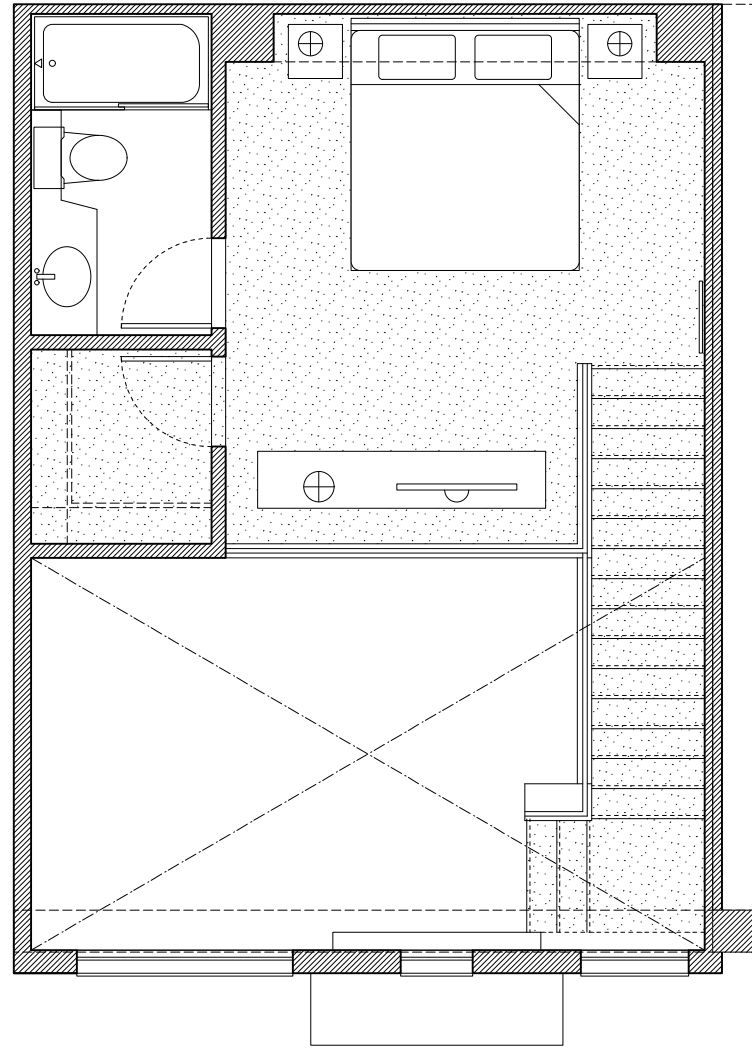

aka

AKA Beverly Hills

155 N. Crescent Drive
Beverly Hills, CA 90210
855 AKA 9021

One bedroom 1.5 bath townhome
815 square feet

aka

AKA Beverly Hills

155 N. Crescent Drive
Beverly Hills, CA 90210
855 AKA 9021

Two bedroom 2.5 bath townhome
1380 square feet

aka

AKA Beverly Hills

155 N. Crescent Drive
Beverly Hills, CA 90210
855 AKA 9021

One bedroom 1.5 bath deluxe
1145 square feet

aka

AKA Beverly Hills

155 N. Crescent Drive
Beverly Hills, CA 90210
855 AKA 9021

One bedroom 1.5 bath premium
1055 square feet

aka

AKA Beverly Hills

155 N. Crescent Drive
Beverly Hills, CA 90210
855 AKA 9021

Two bedroom 2.5 bath deluxe
1585 square feet

aka

AKA Beverly Hills

155 N. Crescent Drive
Beverly Hills, CA 90210
855 AKA 9021

Two bedroom 2.5 bath premium
1810 square feet