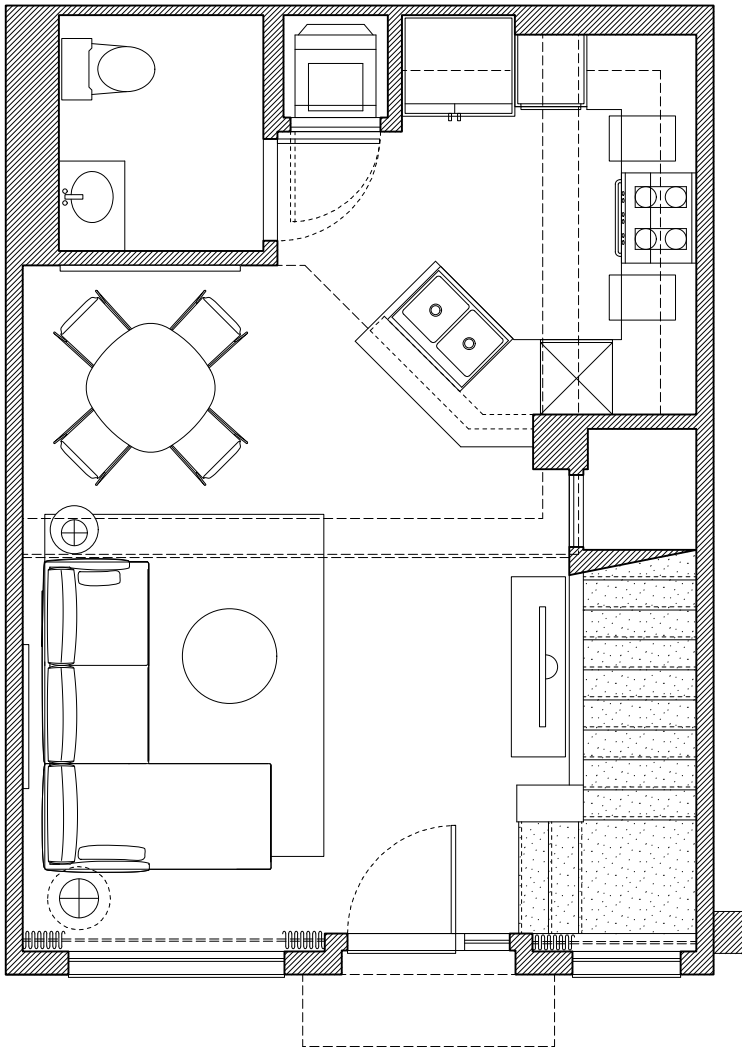

aka

AKA Beverly Hills

155 N. Crescent Drive
Beverly Hills, CA 90210
855 AKA 9021

One bedroom 1.5 bath townhome
815 square feet

aka

AKA Beverly Hills

155 N. Crescent Drive
Beverly Hills, CA 90210
855 AKA 9021

Two bedroom 2.5 bath townhome
1380 square feet

aka

AKA Beverly Hills

155 N. Crescent Drive
Beverly Hills, CA 90210
855 AKA 9021

One bedroom 1.5 bath deluxe
1145 square feet

aka

AKA Beverly Hills

155 N. Crescent Drive
Beverly Hills, CA 90210
855 AKA 9021

One bedroom 1.5 bath premium
1055 square feet

aka

AKA Beverly Hills

155 N. Crescent Drive
Beverly Hills, CA 90210
855 AKA 9021

Two bedroom 2.5 bath deluxe
1585 square feet

aka

AKA Beverly Hills

155 N. Crescent Drive
Beverly Hills, CA 90210
855 AKA 9021

Two bedroom 2.5 bath premium
1810 square feet