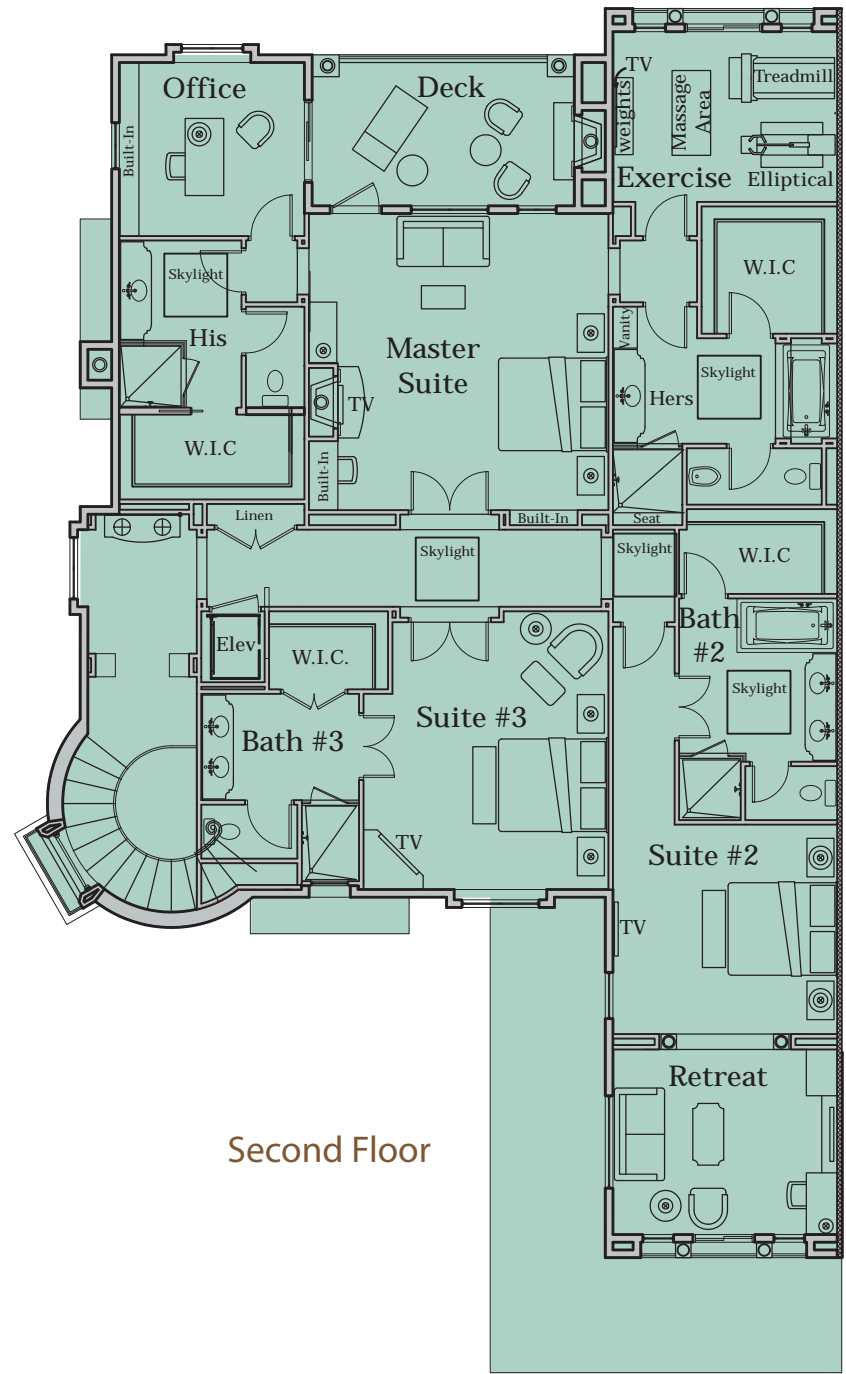

First Floor

Second Floor

Loggia Villa

 Approximately 5,035 sq. ft.