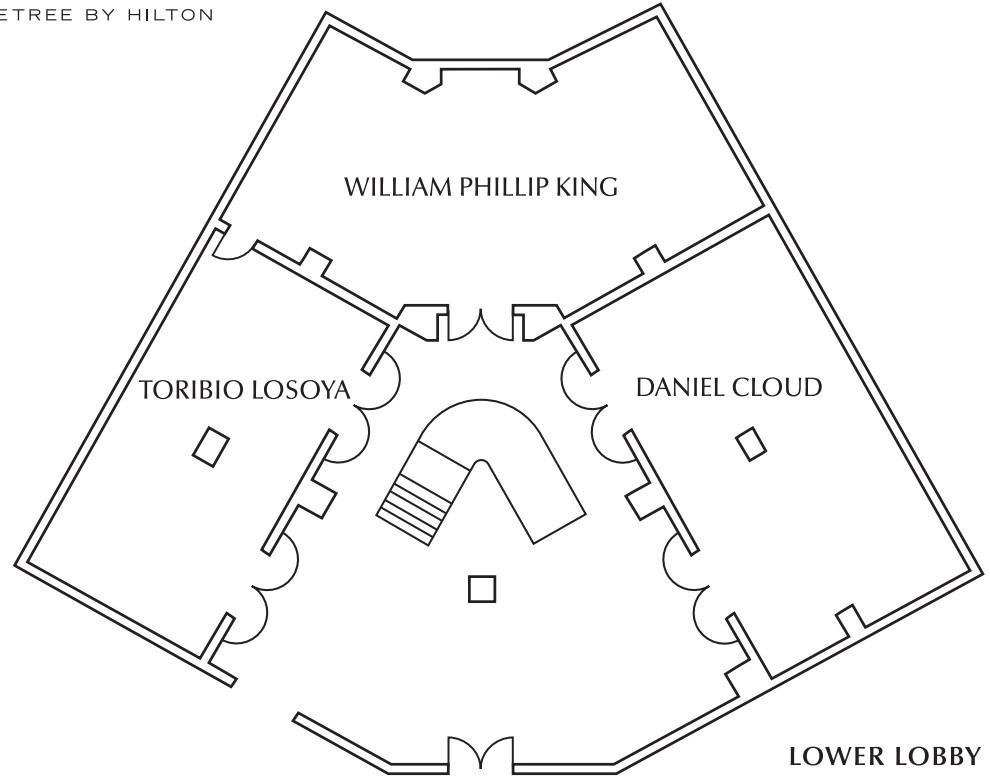

THE
EMILY MORGAN
HOTEL

A DOUBLETREE BY HILTON

GROUND FLOOR

LOWER LOBBY

MEETING ROOMS
3652 TOTAL
SQUARE FOOTAGE

| ROOM | SQUARE FOOTAGE | PEOPLE - CAPACITY | | | | | | HEIGHT | DIMENSIONS |
|----------------------|----------------|-------------------|---------|---------|-----------|------------------|-----------|--------|------------|
| | | CONFERENCE | U-SHAPE | THEATER | CLASSROOM | BANQUET (ROUNDS) | RECEPTION | | |
| TORIBIO LOSOYA | 720 | 18 | 18 | 50 | 30 | 48 | 58 | 9' | 20"x 34" |
| WILLIAM PHILLIP KING | 874 | 36 | 36 | 90 | 50 | 72 | 70 | 9' | 38"x 23" |
| DANIEL CLOUD | 798 | 28 | 18 | 80 | 40 | 64 | 65 | 9' | 21"x 38" |
| LIBRARY | 1260 | 36 | 36 | 80 | 50 | 72 | 72 | 14' | 30"x 42" |