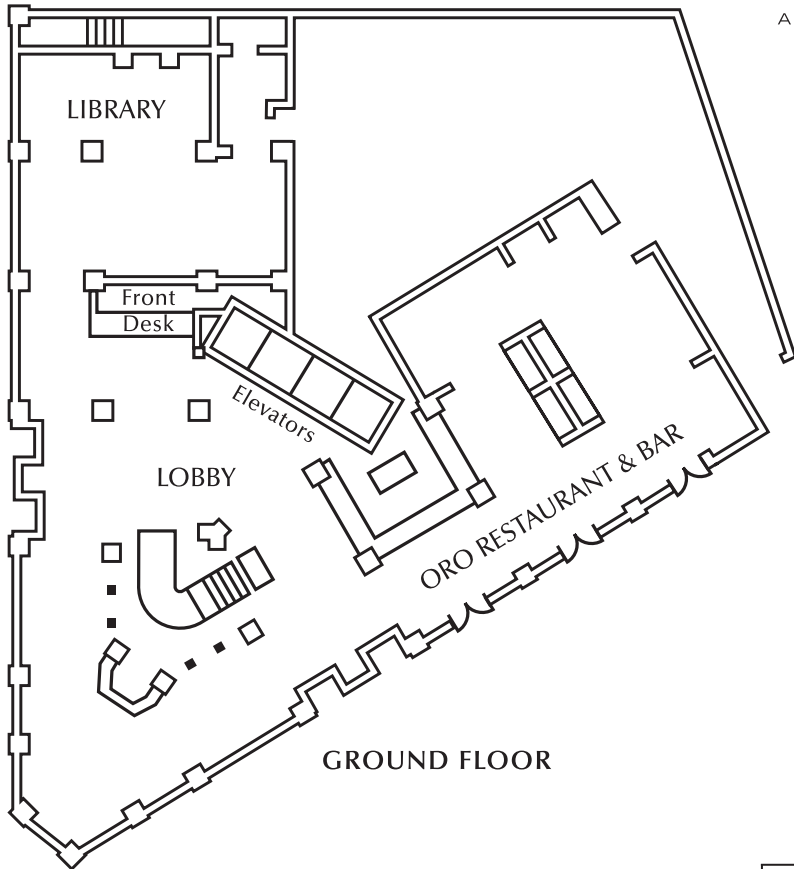

THE
EMILY MORGAN
HOTEL

A DOUBLETREE BY HILTON

GROUND FLOOR

LOWER LOBBY

MEETING ROOMS
3652 TOTAL
SQUARE FOOTAGE

| ROOM | SQUARE FOOTAGE | PEOPLE - CAPACITY | | | | | | HEIGHT | DIMENSIONS |
|----------------------|----------------|-------------------|---------|---------|-----------|------------------|-----------|--------|------------|
| | | CONFERENCE | U-SHAPE | THEATER | CLASSROOM | BANQUET (ROUNDS) | RECEPTION | | |
| TORIBIO LOSOYA | 720 | 18 | 18 | 50 | 30 | 48 | 58 | 9' | 20"x 34" |
| WILLIAM PHILLIP KING | 874 | 36 | 36 | 90 | 50 | 72 | 70 | 9' | 38"x 23" |
| DANIEL CLOUD | 798 | 28 | 18 | 80 | 40 | 64 | 65 | 9' | 21"x 38" |
| LIBRARY | 1260 | 36 | 36 | 80 | 50 | 72 | 72 | 14' | 30"x 42" |