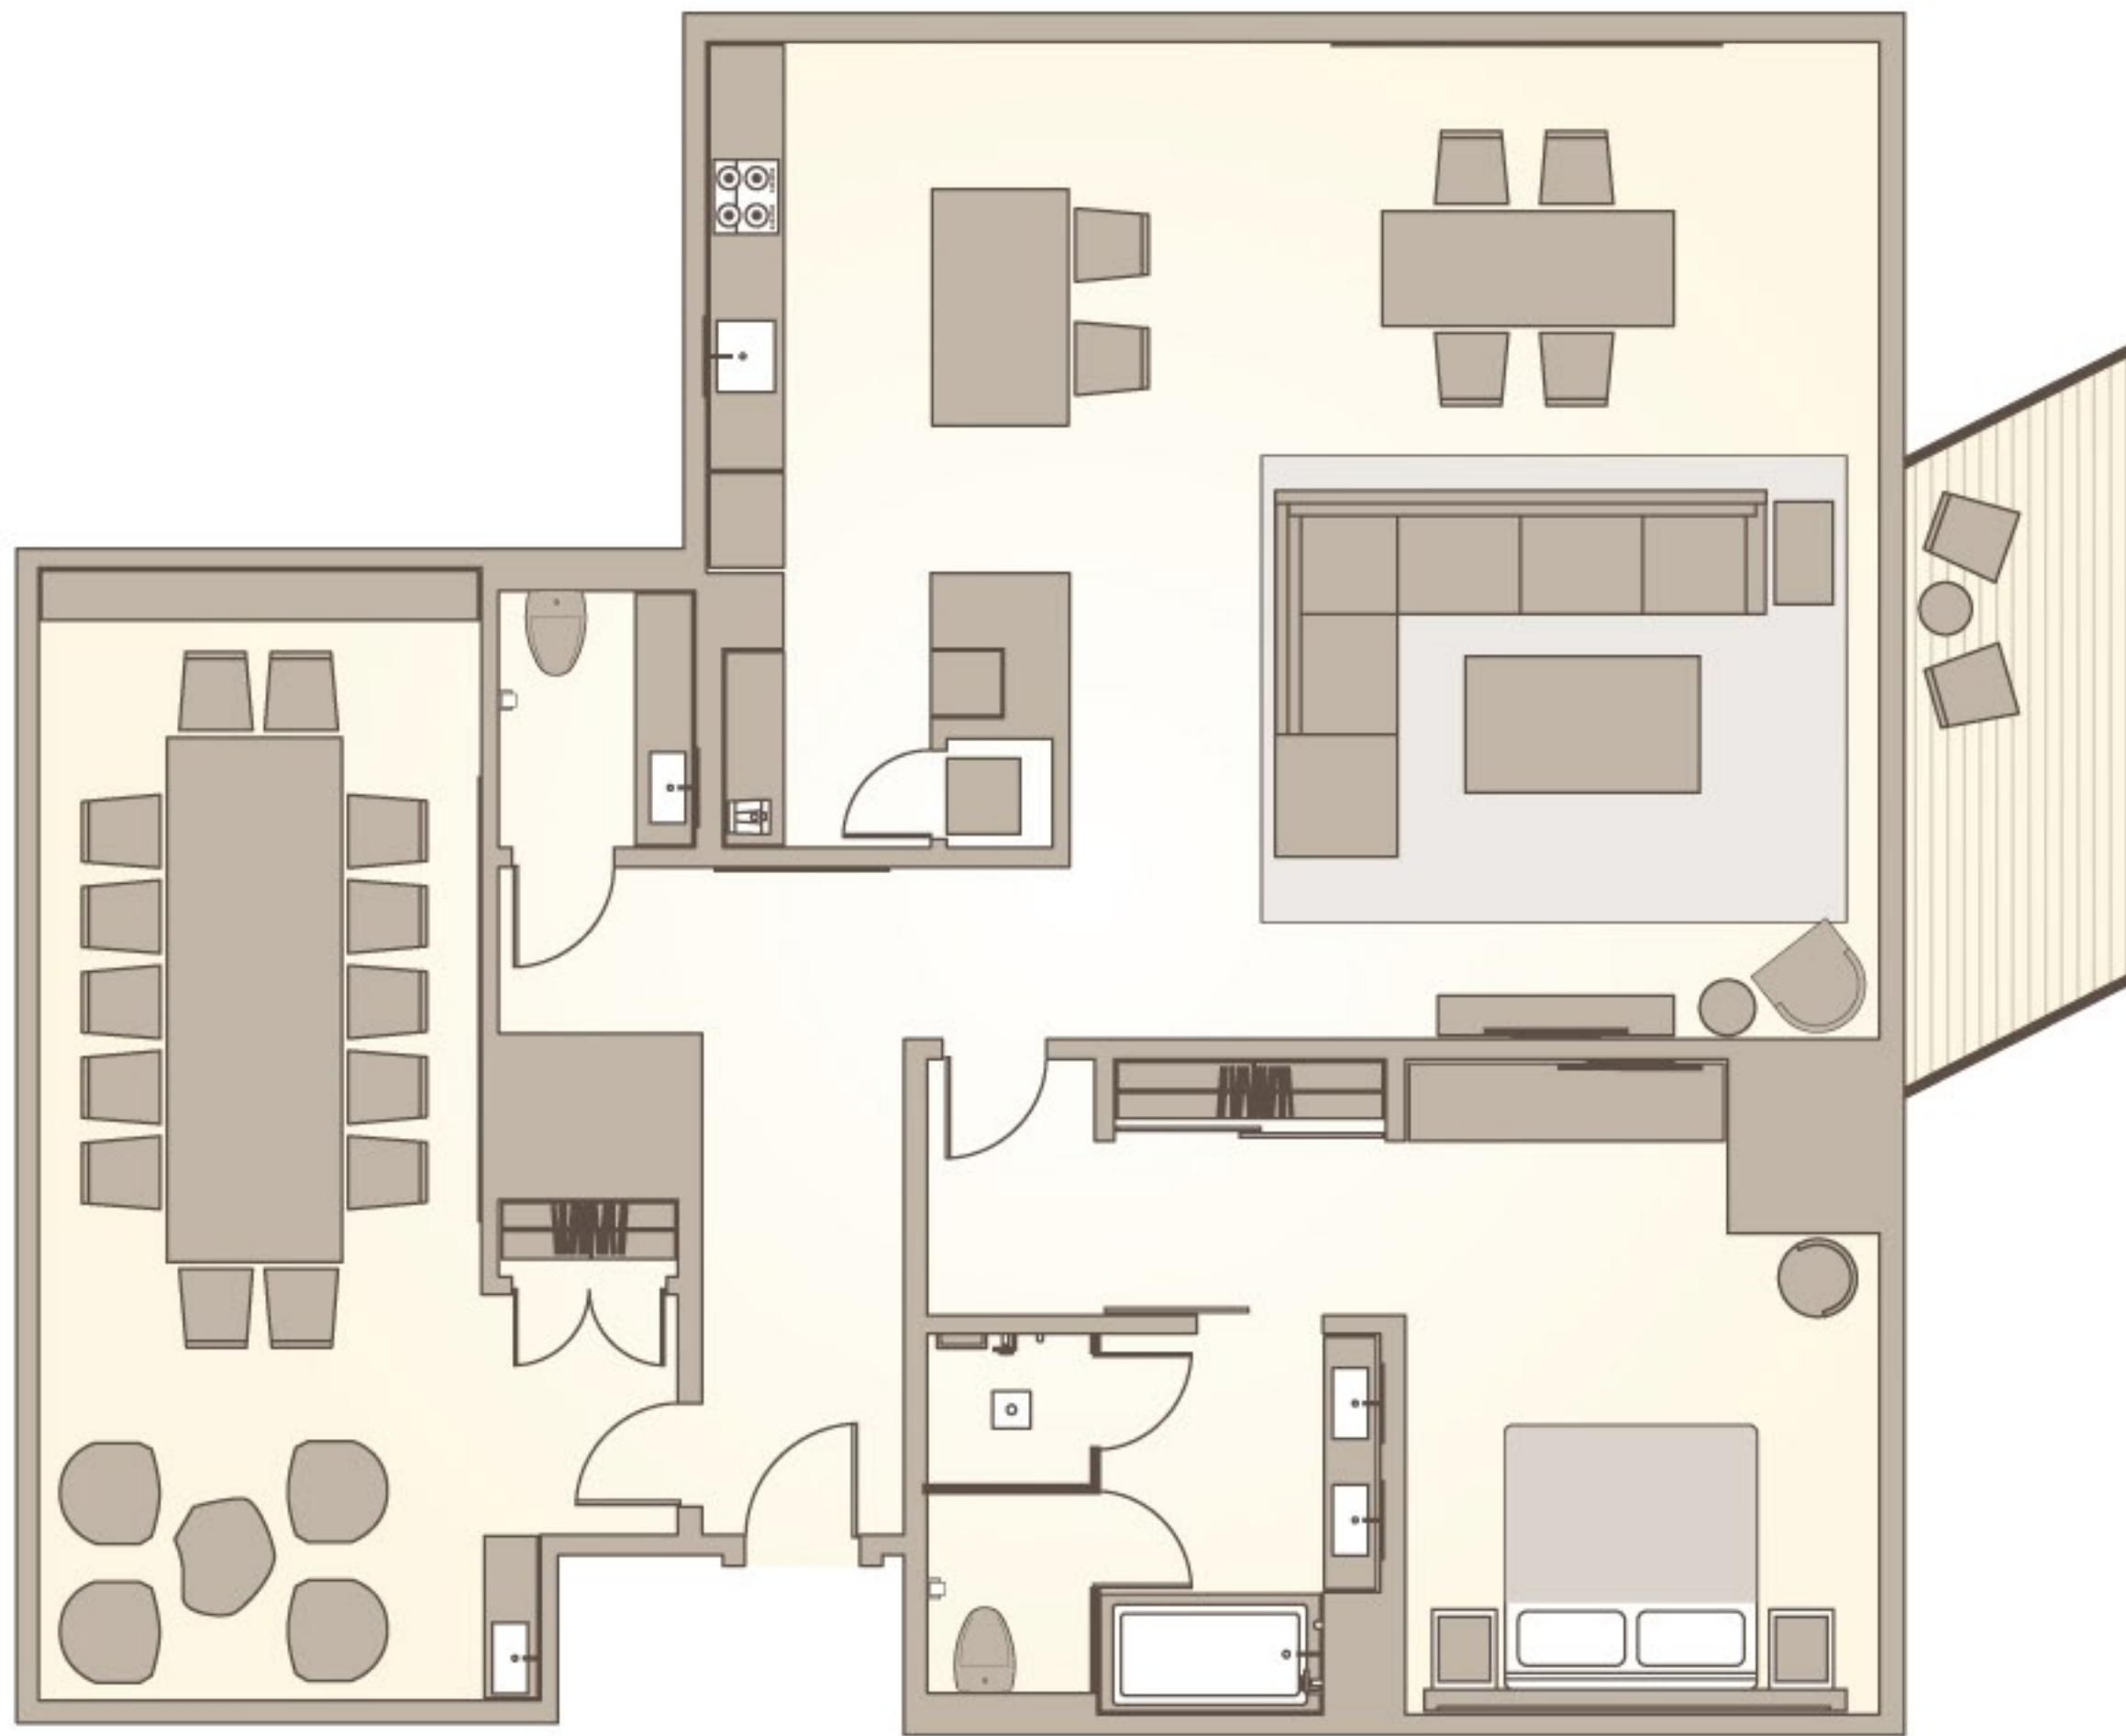

east

MIAMI

THE WORKSHOP RESIDENCE SUITE

(1800 sq ft / 168 sqm)

RESIDENCE SUITES

With one, two, or three bedroom options, every residence suite comes with fully-equipped kitchen and laundry facilities, along with all of the services and amenities of the hotel. Additional special features include balconies with refreshing views of Biscayne Bay and the Miami Skyline, floor-to-ceiling windows, a walk-in rain shower, Panther Coffee (a Miami-based specialty coffee roaster), a tea maker, and complimentary WiFi.

FEATURES

- + Walk-in rain shower
- + Complimentary Panther Coffee espresso
- + Complimentary JoJo™ teas
- + In-room safe
- + Multi-scene lighting
- + Minibar
- + Appelles luxury bath amenities
- + Work desk

BATHROOM

- + Full master bathtub with shower

TECHNOLOGY

- + 50 inch Samsung™ 4K Smart TV
- + Complimentary WiFi internet access
- + Room control system via hotel app
- + iPod Dock and Native Union SWITCH audio system