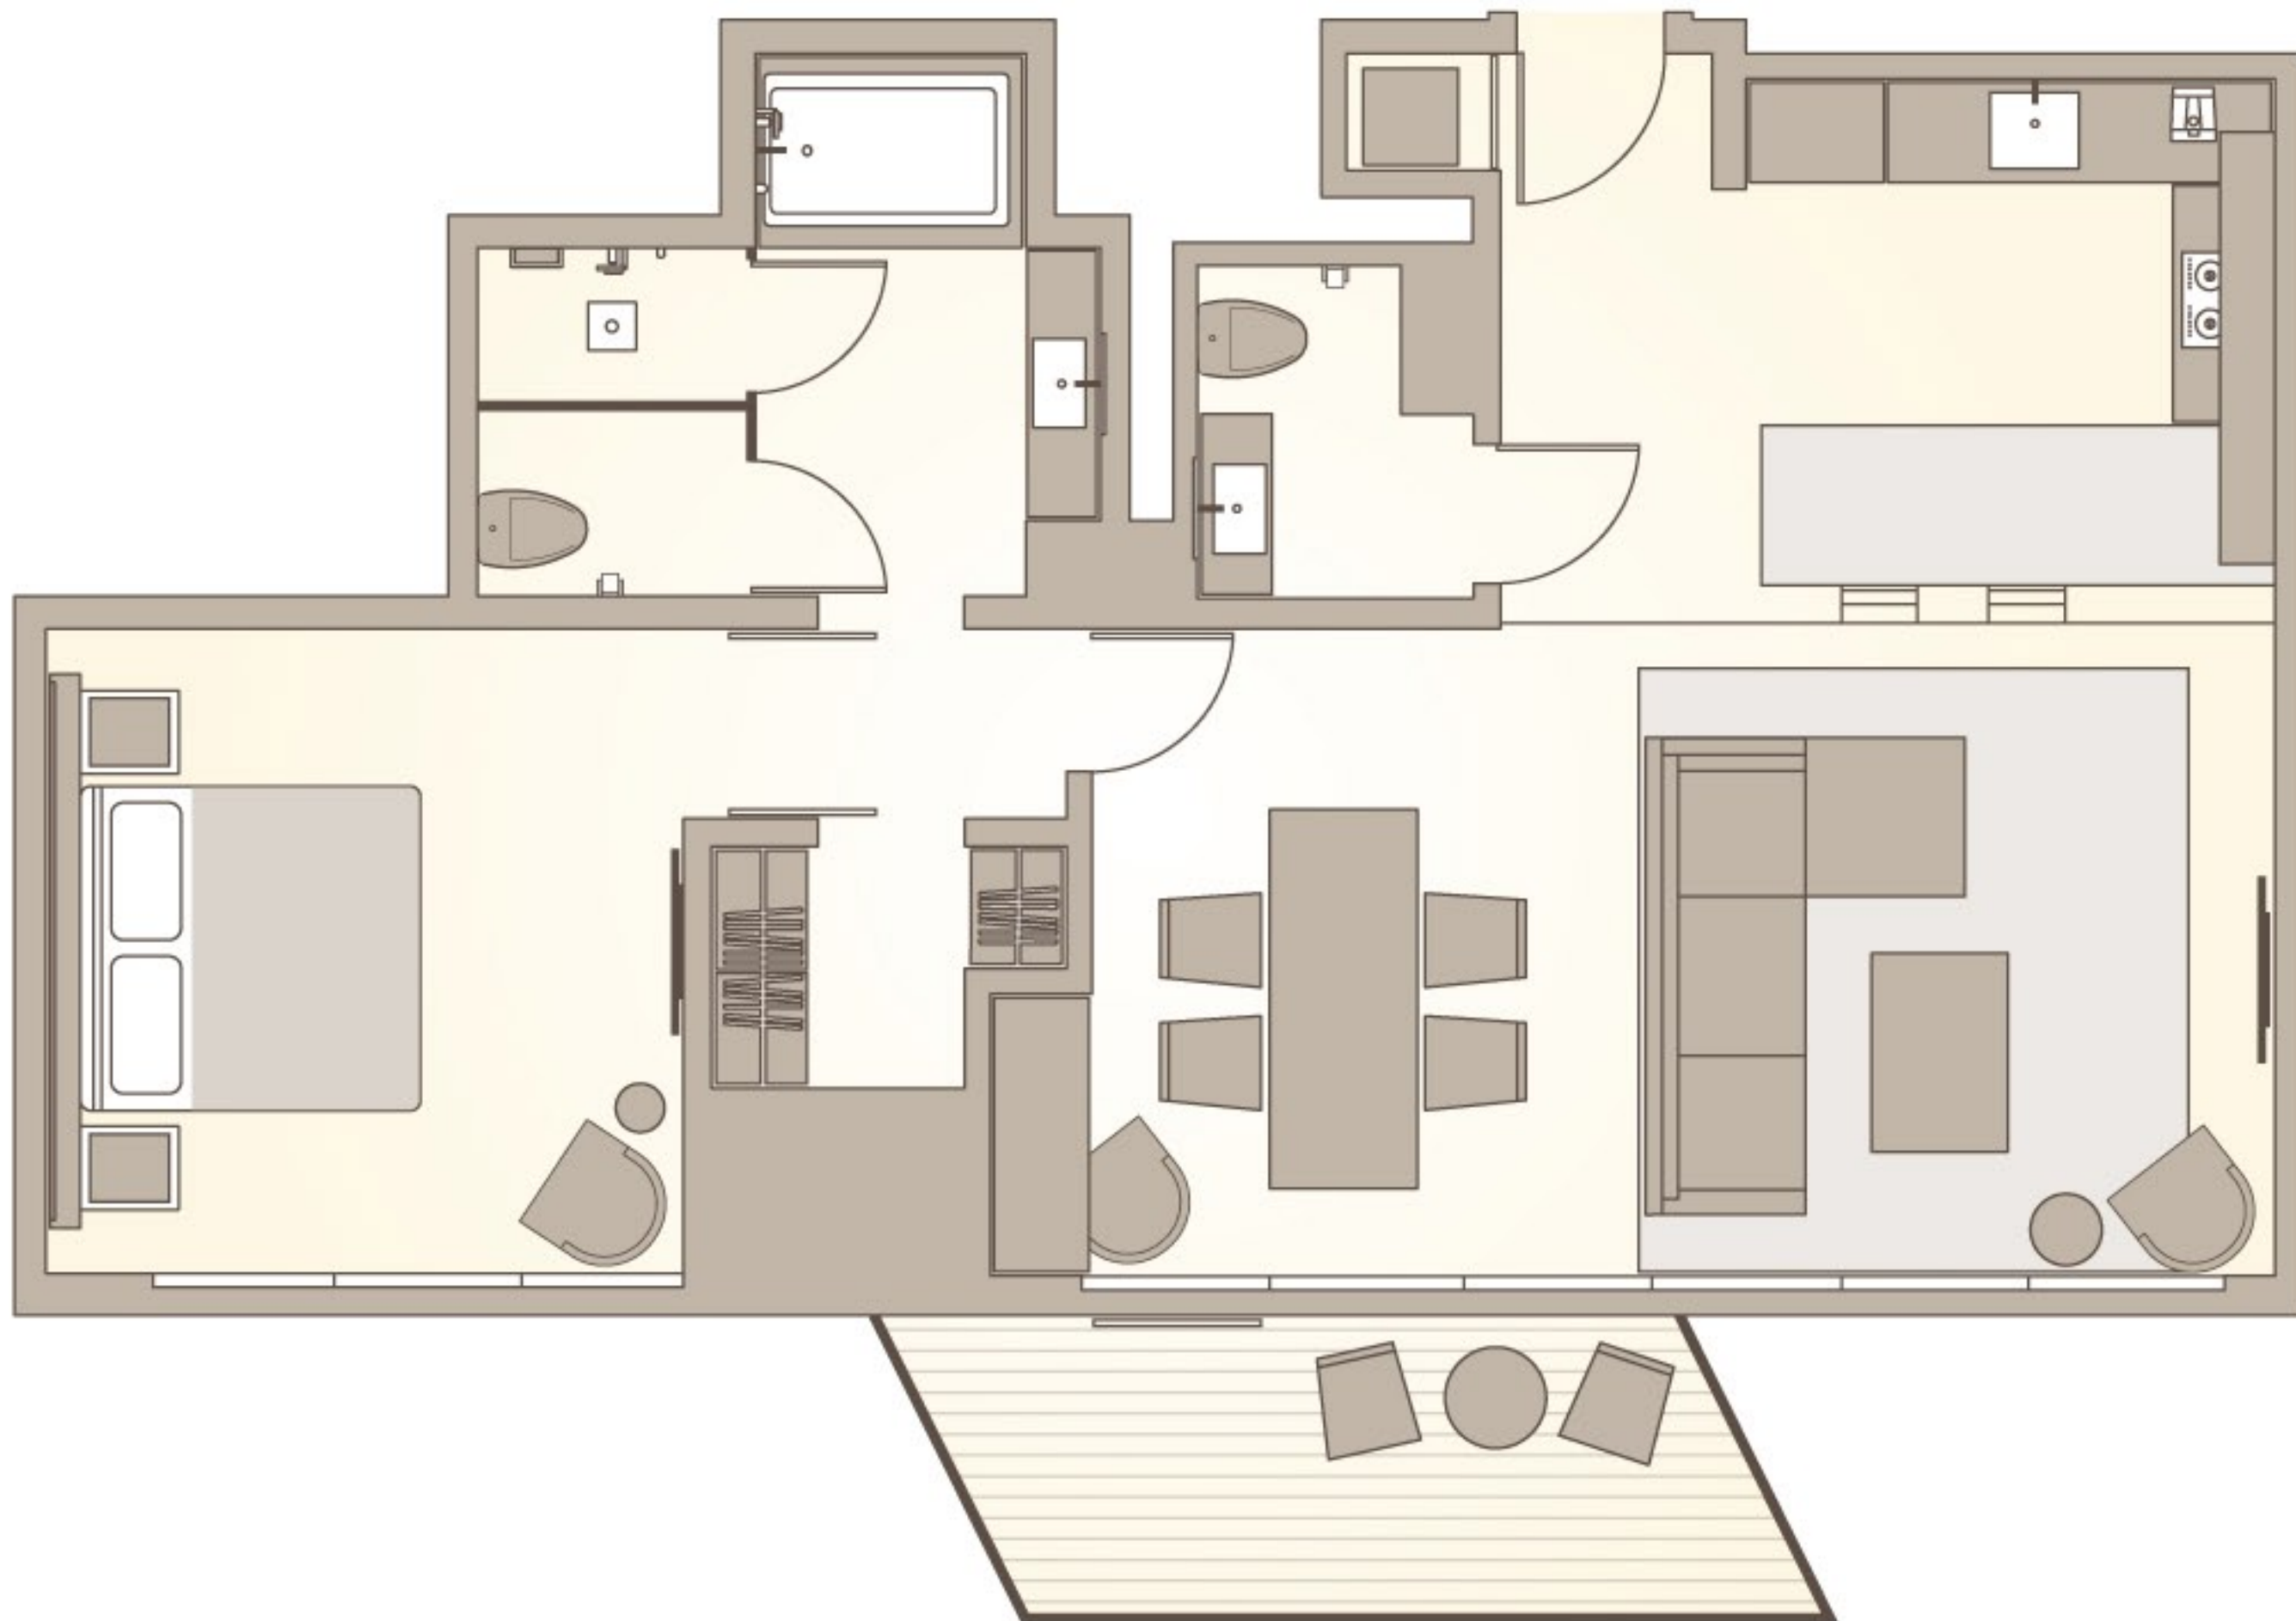

east

MIAMI

1-BEDROOM RESIDENCE SUITE

(1040 sqft / 97 sqm)

RESIDENCE SUITES

With one, two, or three bedroom options, every residence suite comes with fully-equipped kitchen and laundry facilities, along with all of the services and amenities of the hotel. Additional special features include balconies with refreshing views of Biscayne Bay and the Miami Skyline, floor-to-ceiling windows, a walk-in rain shower, Panther Coffee (a Miami-based specialty coffee roaster), a tea maker, and complimentary WiFi.

FEATURES

- + Walk-in rain shower
- + Complimentary Panther Coffee espresso
- + Complimentary JoJo™ teas
- + In-room safe
- + Multi-scene lighting
- + Minibar
- + Appelles luxury bath amenities
- + Work desk

BATHROOM

- + Full master bathtub with shower

TECHNOLOGY

- + 50 inch Samsung™ 4K Smart TV
- + Complimentary WiFi internet access
- + Room control system via hotel app
- + iPod Dock and Native Union SWITCH audio system