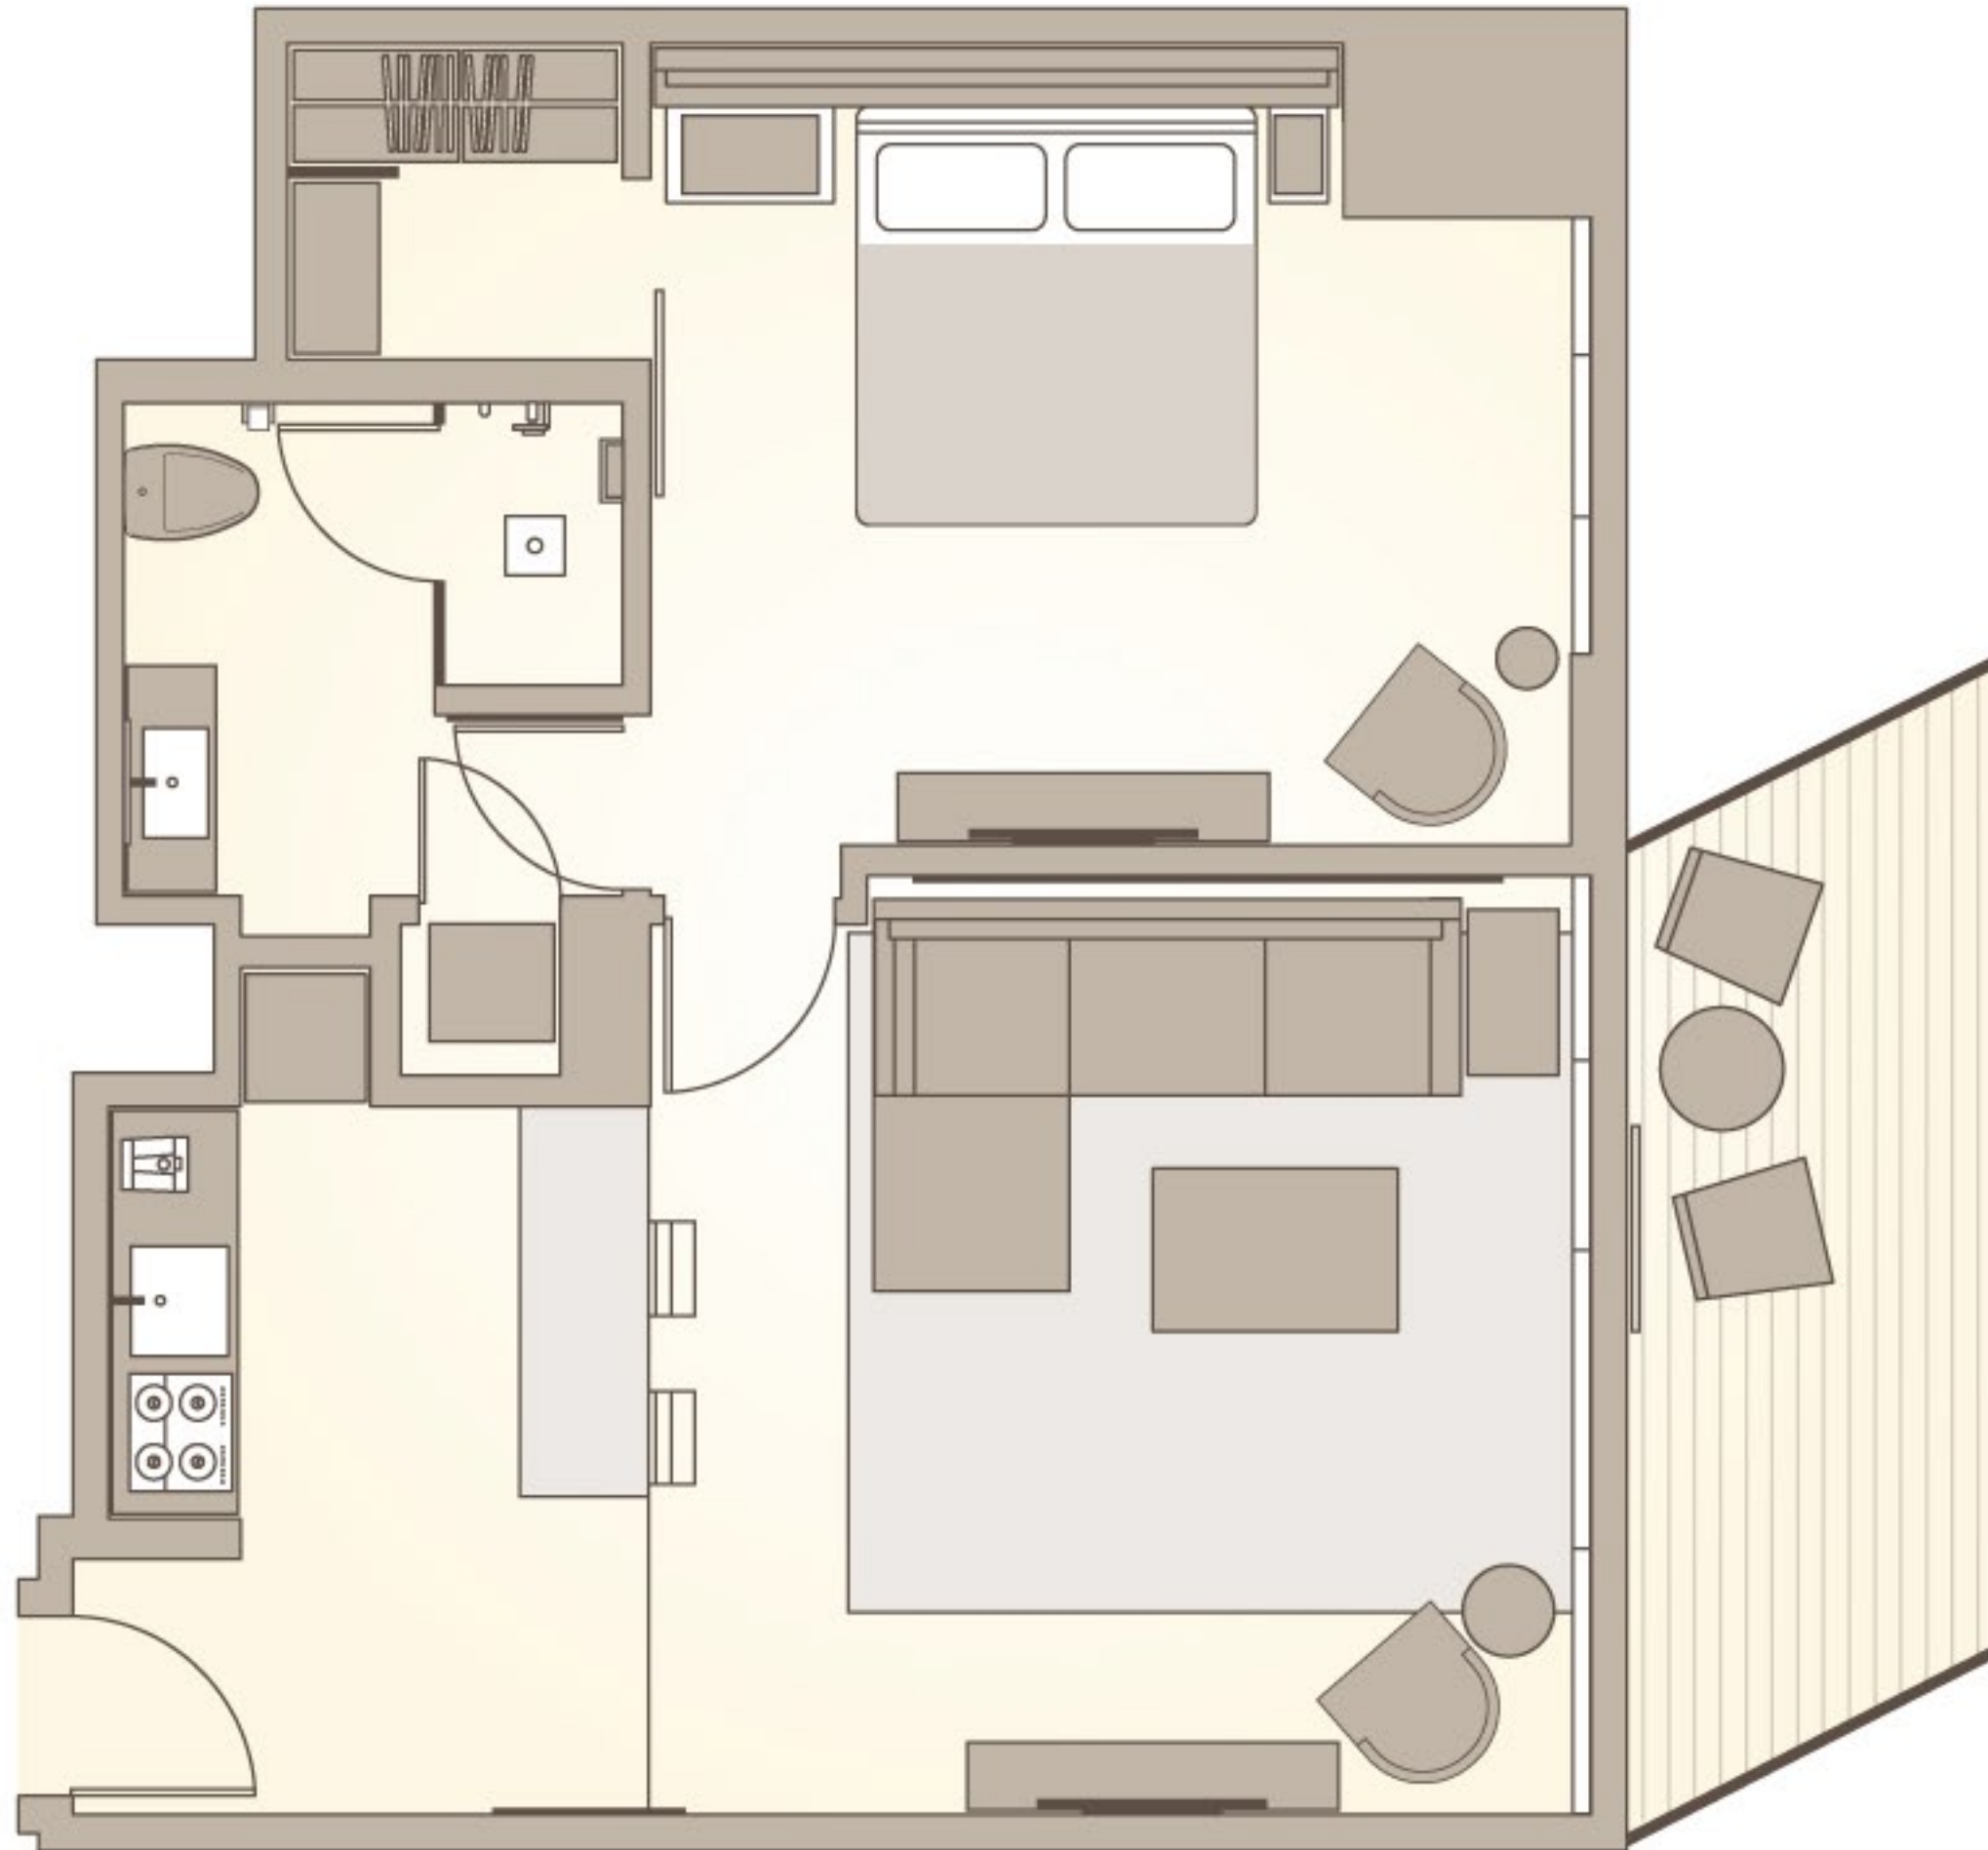

# east

MIAMI

## JR. RESIDENCE SUITE

(750 sq ft / 70 sqm)

### RESIDENCE SUITES

With one, two, or three bedroom options, every residence suite comes with fully-equipped kitchen and laundry facilities, along with all of the services and amenities of the hotel. Additional special features include balconies with refreshing views of Biscayne Bay and the Miami Skyline, floor-to-ceiling windows, a walk-in rain shower, Panther Coffee (a Miami-based specialty coffee roaster), a tea maker, and complimentary WiFi.

### BATHROOM

- + Full master bathtub with shower