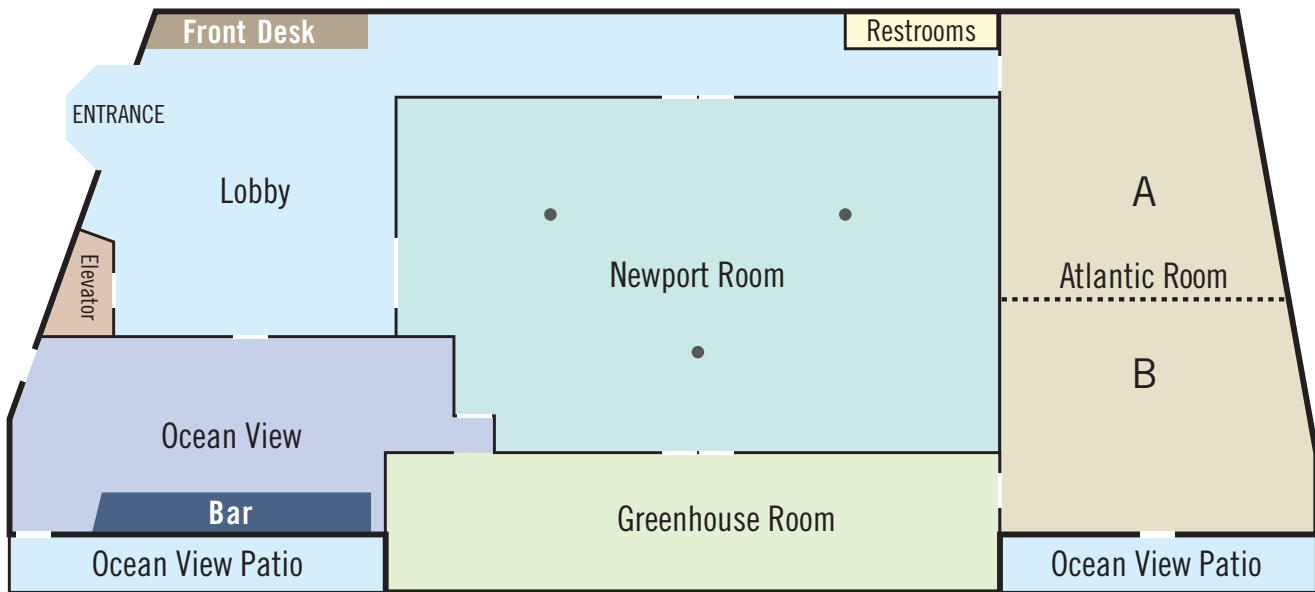

Meeting Specifications

HISTORIC HOTEL

	Sq. Feet	Theater	Classroom	Banquet	Reception
Newport Room	1,800	100	50	130	220
Greenhouse Room	700	—	—	60	95
Atlantic Room	1,800	100	50	120	220
Atlantic A	850	50	25	60	100
Atlantic B	1,000	50	25	70	110

	Square Feet	Reception
Suite 400	500	25
Suite 401	500	25
Rooftop Deck	—	25

PHONE: (401) 846-0310 RESERVATIONS: (800) 786-0310

EMAIL: sales@newportbeachhotelsuites.com

WEB: www.newportbeachhotelsuites.com