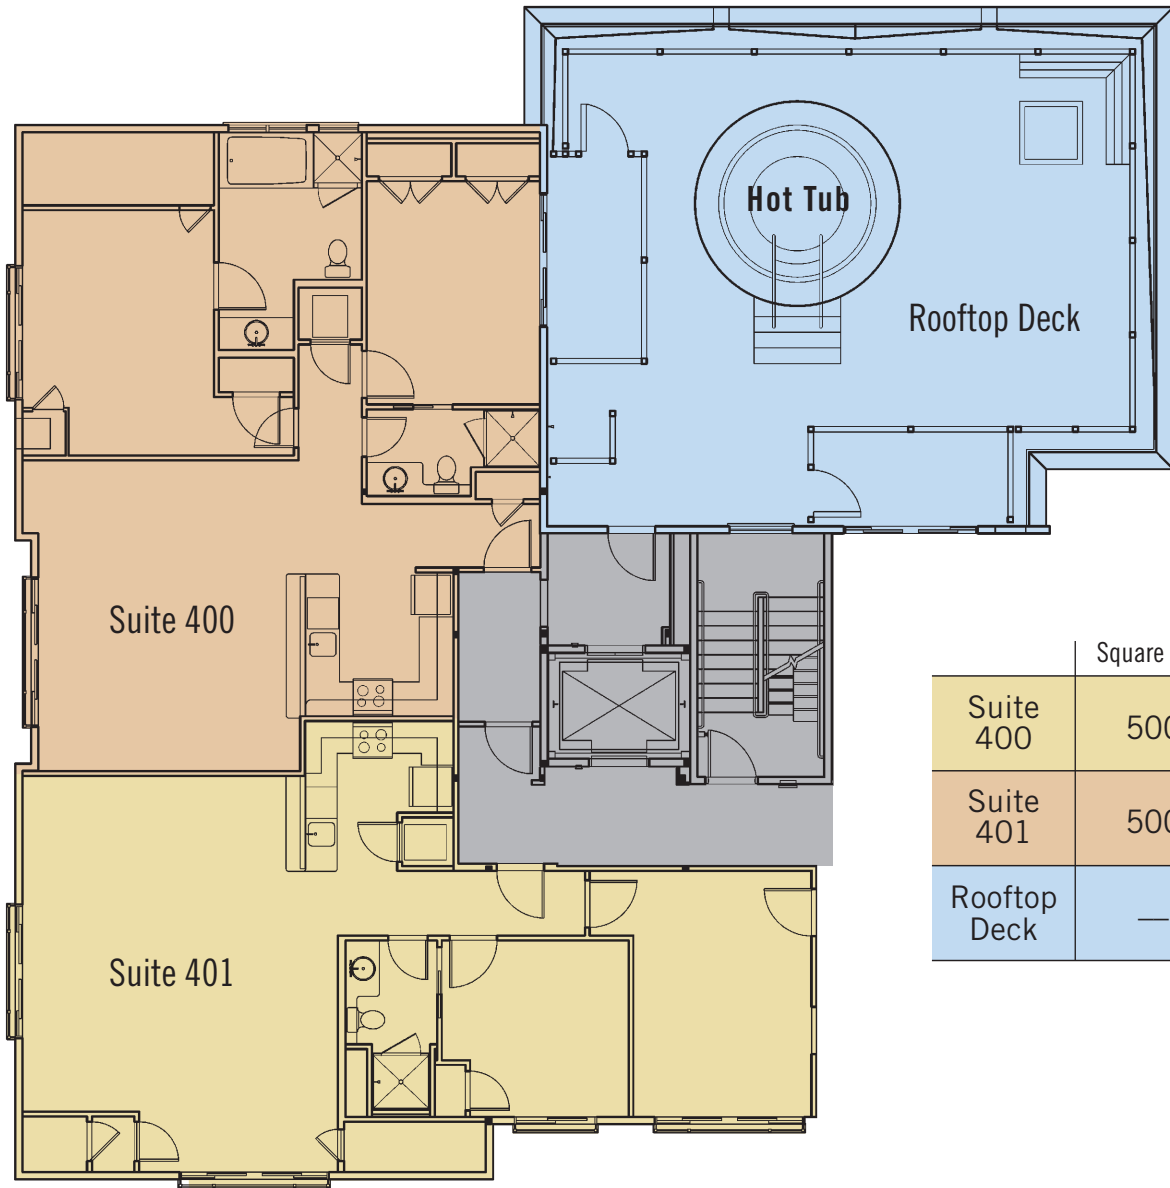

Meeting Specifications

HISTORIC HOTEL

	Sq. Feet	Theater	Classroom	Banquet	Reception
Newport Room	1,800	100	50	130	220
Greenhouse Room	700	—	—	60	95
Atlantic Room	1,800	100	50	120	220
Atlantic A	850	50	25	60	100
Atlantic B	1,000	50	25	70	110

	Square Feet	Reception
Suite 400	500	25
Suite 401	500	25
Rooftop Deck	—	25

PHONE: (401) 846-0310 RESERVATIONS: (800) 786-0310

EMAIL: sales@newportbeachhotelsuites.com

WEB: www.newportbeachhotelsuites.com